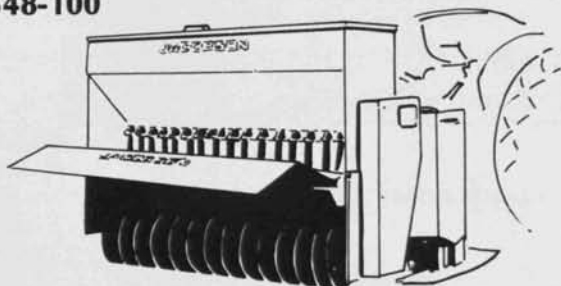

People Providing Products

Jerry Adank, Account Manager for Illinois Lawn Equipment, Inc. of Orland Park, IL:

"Our seeders will cover all of your needs."

Jerry Adank

OVER SEEDERS

JACOBSEN

548-100

3 pt. mount PTO Drive Overseeder
Front half can be used as a detachable forward reverse gear box.

524-100

Seeder can be shut off for dethatch, 24" seeding width, depths from 0"-1 1/4".

OLATHE

MODEL 84

18 h.p. Briggs & Stratton Power
29 1/2" width - will go through a 30" gate depth from 0"-2".

MODEL 83-93

3 pt. mtd. PTO Drive Heavy Duty Seeder. Seed metering allows seeding of coarse seed. Forward-reverse rotation gear box.

29 YEARS OF QUALITY PRODUCTS WITH DEPENDABLE SERVICE

illinois lawn equipment inc.

illinois industrial equipment co.