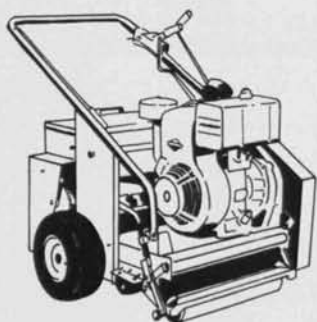

People Providing Products

Jerry Adank, Account Manager for Illinois Lawn Equipment, Inc. of Orland Park, IL:

"Our seeders will cover all of your needs."

Jerry Adank

OVER SEEDERS

JACOBSEN

548-100

3 pt. mount PTO Drive Overseeder
Front half can be used as a detachable forward reverse gear box.

524-100

Seeder can be shut off for dethatch, 24" seeding width, depths from 0"-1 1/4".

OLATHE

MODEL 84

18 h.p. Briggs & Stratton Power
29 1/2" width - will go through a 30" gate depth from 0"-2".

MODEL 83-93

3 pt. mtd. PTO Drive Heavy Duty Seeder. Seed metering allows seeding of coarse seed. Forward-reverse rotation gear box.

29 YEARS OF QUALITY PRODUCTS WITH DEPENDABLE SERVICE

illinois lawn equipment inc.

illinois industrial equipment co.