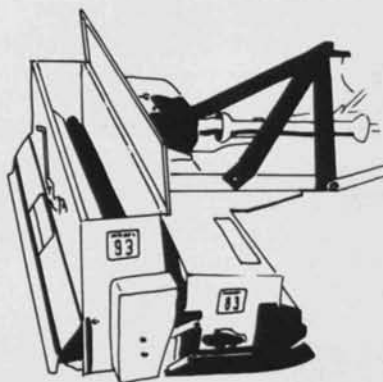

People Providing Products

Jerry Adank, Account Manager for Illinois Lawn Equipment, Inc. of Orland Park, IL:

"Our seeders will cover all of your needs."

Jerry Adank

OVER SEEDERS

JACOBSEN

548-100

3 pt. mount PTO Drive Overseeder
Front half can be used as a detachable forward reverse gear box.

524-100

Seeder can be shut off for dethatch, 24" seeding width, depths from 0"-1 1/4".

OLATHE

MODEL 84

18 h.p. Briggs & Stratton Power
29 1/2" width - will go through a 30" gate depth from 0"-2".

MODEL 83-93

3 pt. mtd. PTO Drive Heavy Duty Seeder. Seed metering allows seeding of coarse seed. Forward-reverse rotation gear box.

29 YEARS OF QUALITY PRODUCTS WITH DEPENDABLE SERVICE

illinois lawn equipment inc.

illinois industrial equipment co.