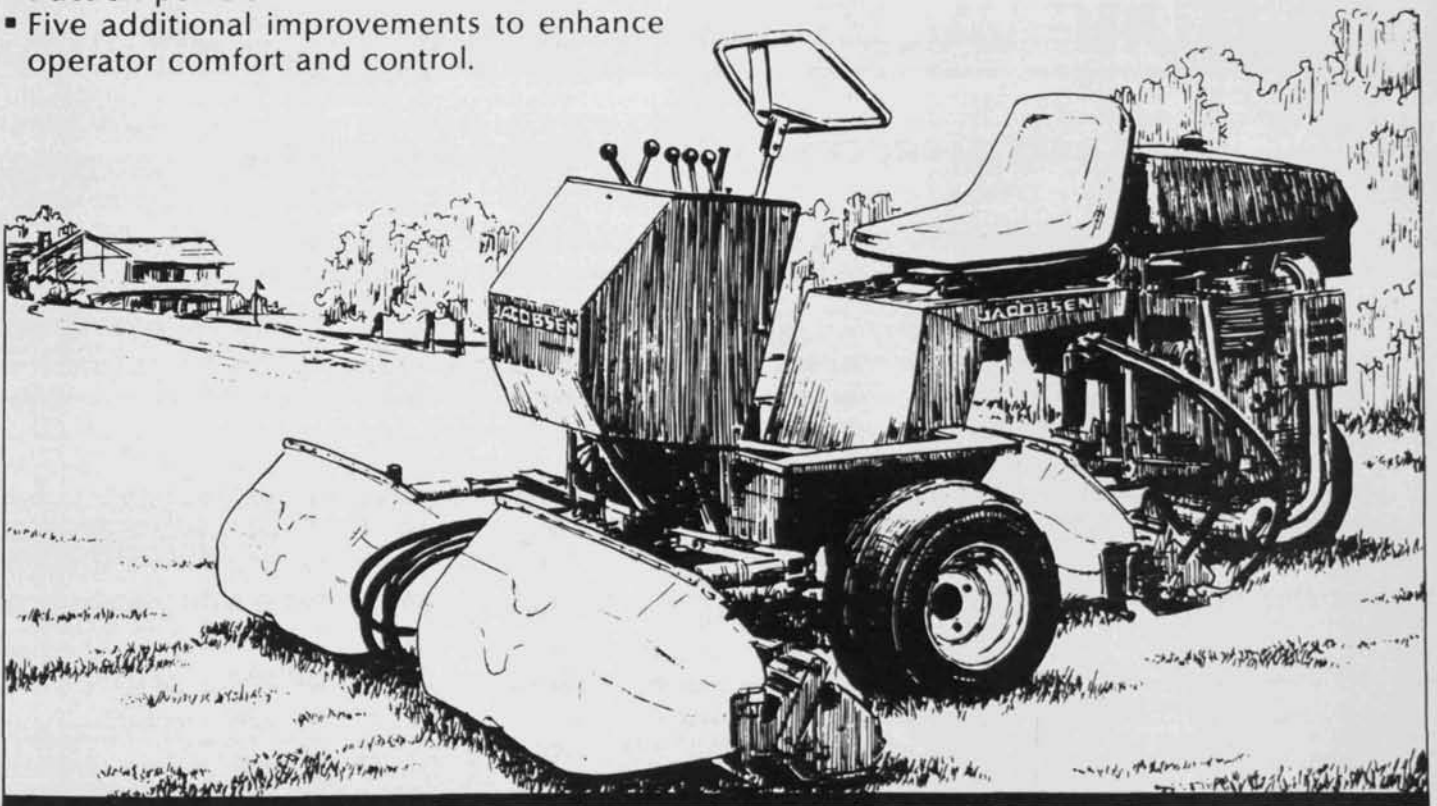

# People Providing Products

Jerry Adank, Account Manager for Illinois Lawn Equipment, Inc. of Orland Park, IL on the Jacobsen Greens King IV:

"The **proven** finest cutting quality triplex Greens Mower on the market today."

## GREENS KING IV

Compare these standard features:

- Nine-blade reels for the finest, smoothest quality cut.
- Automatic backlapping – saves time.
- Variable speed control – smooth control of traction power.
- Five additional improvements to enhance operator comfort and control.