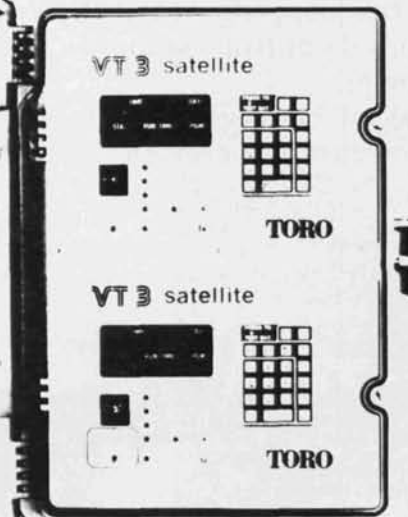

Toro® has teamed up with IBM to bring you a major breakthrough in irrigation

IBM PC COMPUTER CENTRAL

IBM PC Computer Central maximizes flexibility in automatic irrigation when matched with a Toro VT3 Satellite Controller. No typing is necessary to run your system, just point a light pen to the monitor screen and your commands are programmed. 30 minute syringe time, daily-weekly water schedule display, plus the complete IBM software line can make your Irrigation System a great management tool.