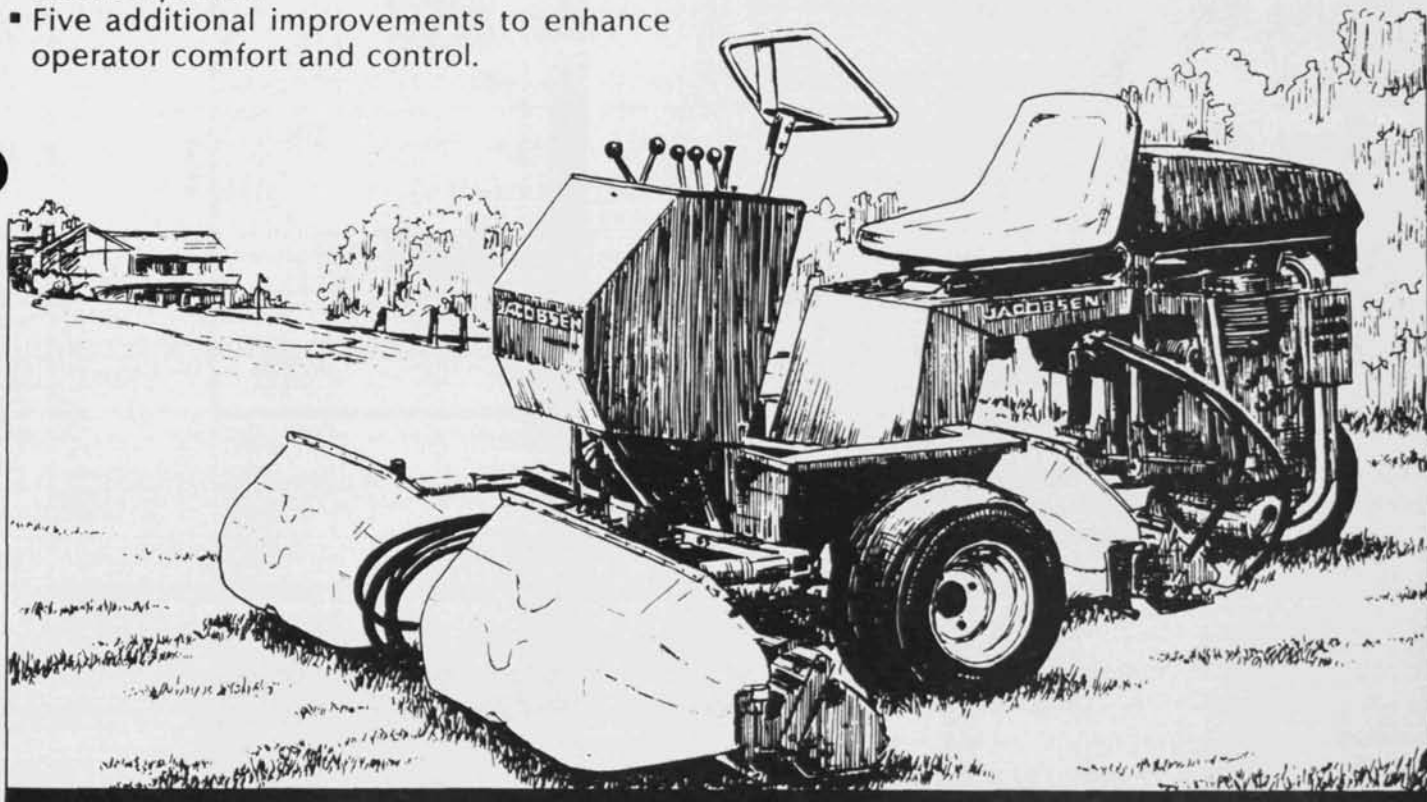

## People Providing Products

Jerry Adank, Account Manager for Illinois Lawn Equipment, Inc. of Orland Park, IL on the Jacobsen Greens King IV:

"The **proven** finest cutting quality triplex Greens Mower on the market today."

## GREENS KING IV

Compare these standard features:

- Nine-blade reels for the finest, smoothest quality cut.
- Automatic backlapping – saves time.
- Variable speed control – smooth control of traction power.
- Five additional improvements to enhance operator comfort and control.