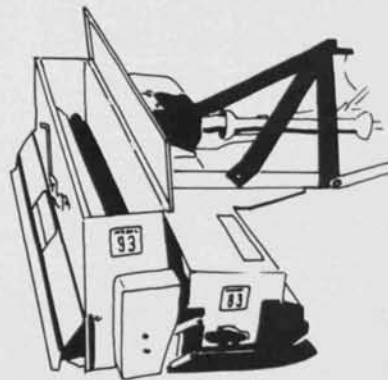

## JACOBSEN

548-100

3 pt. mount PTO Drive Overseeder  
Front half can be used as a detachable forward reverse gear box.

524-100

Seeder can be shut off for dethatch, 24" seeding width, depths from 0"-1 1/4".

## OLATHE

MODEL 84

18 h.p. Briggs & Stratton Power  
29 1/2" width - will go through a 30" gate depth from 0"-2".

MODEL 83-93

3 pt. mtd. PTO Drive Heavy Duty Seeder. Seed metering allows seeding of coarse seed. Forward-reverse rotation gear box.