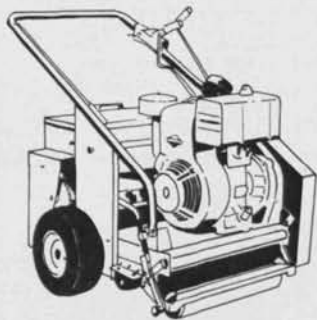

## JACOBSEN

548-100

3 pt. mount PTO Drive Overseeder  
Front half can be used as a detachable forward reverse gear box.

524-100

Seeder can be shut off for dethatch, 24" seeding width, depths from 0"-1 1/4".

## OLATHE

MODEL 84

18 h.p. Briggs & Stratton Power  
29 1/2" width - will go through a 30" gate depth from 0"-2".

MODEL 83-93

3 pt. mtd. PTO Drive Heavy Duty Seeder. Seed metering allows seeding of coarse seed. Forward-reverse rotation gear box.