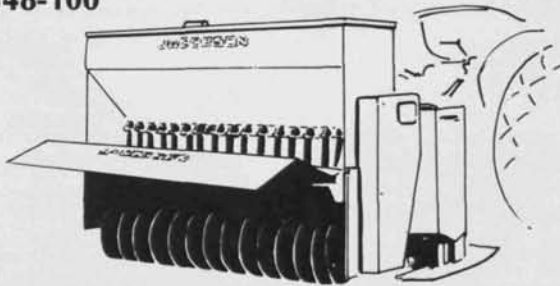

## JACOBSEN

548-100

3 pt. mount PTO Drive Overseeder  
Front half can be used as a detachable forward reverse gear box.

524-100

Seeder can be shut off for dethatch, 24" seeding width, depths from 0"-1 1/4".

## OLATHE

MODEL 84

18 h.p. Briggs & Stratton Power  
29 1/2" width - will go through a 30" gate depth from 0"-2".

MODEL 83-93

3 pt. mtd. PTO Drive Heavy Duty Seeder. Seed metering allows seeding of coarse seed. Forward-reverse rotation gear box.