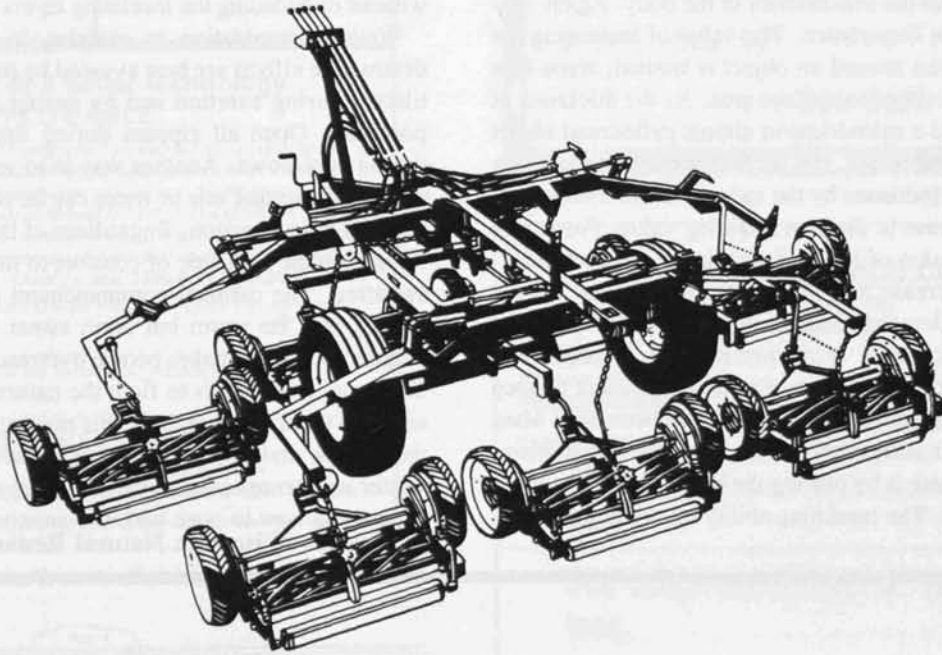

The Professional with the prettiest moves on the golf course.

The Reelmaster™ Transport Frame from Toro: Features hydraulic arms that lift 7 reel mowers in various combinations for amazing maneuverability around benches, trees, other obstacles. Plus, easy transport down roads, over bridges, to wherever you want high capacity formal cutting. Quickly hitches to most turf tractors ranging upwards of 30 PTO HP and 3,000 lbs.