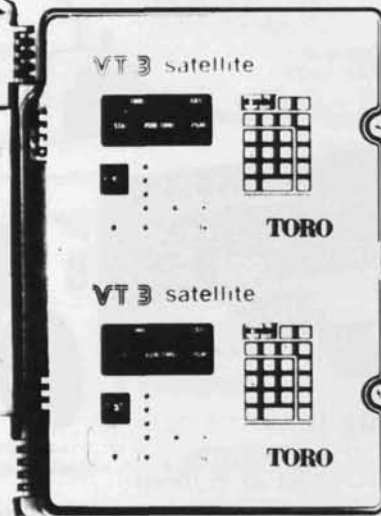

Toro[®] has teamed up with IBM to bring you a major breakthrough in irrigation

IBM PC COMPUTER CENTRAL

IBM PC Computer Central maximizes flexibility in automatic irrigation when matched with a Toro VT3 Satellite Controller. No typing is necessary to run your system, just point a light pen to the monitor screen and your commands are programmed. 30 minute syringe time, daily-weekly water schedule display, plus the complete IBM software line can make your Irrigation System a great management tool.