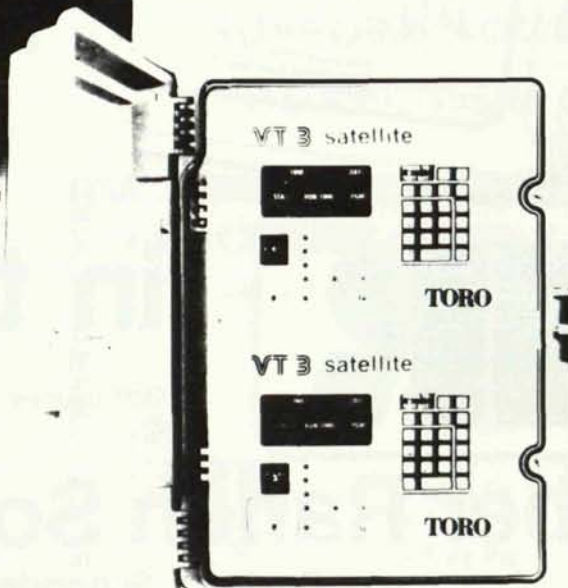

# Toro<sup>®</sup> has teamed up with IBM to bring you a major breakthrough in irrigation

IBM PC COMPUTER CENTRAL

IBM PC Computer Central maximizes flexibility in automatic irrigation when matched with a Toro VT3 Satellite Controller. No typing is necessary to run your system, just point a light pen to the monitor screen and your commands are programmed. 30 minute syringe time, daily-weekly water schedule display, plus the complete IBM software line can make your Irrigation System a great management tool.

TORO VT3 SATELLITE  
CONTROLLER