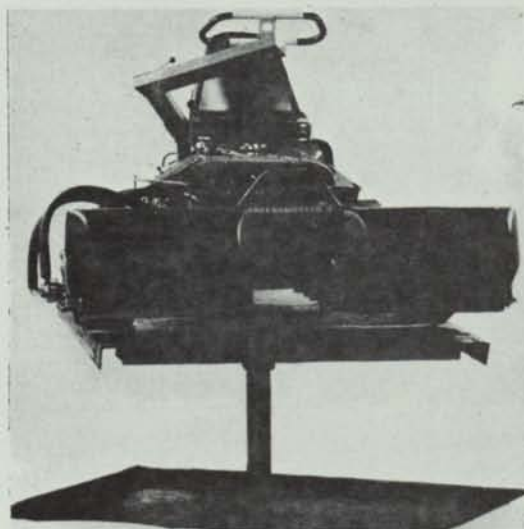

HYDRAULIC LIFT TABLE

**Comfortable height - lubrication
Adjustments - visual inspection**

Hanson Manufacturing Company, Inc.
152 Rosedale, Crystal Lake, IL 60014
815-459-1672