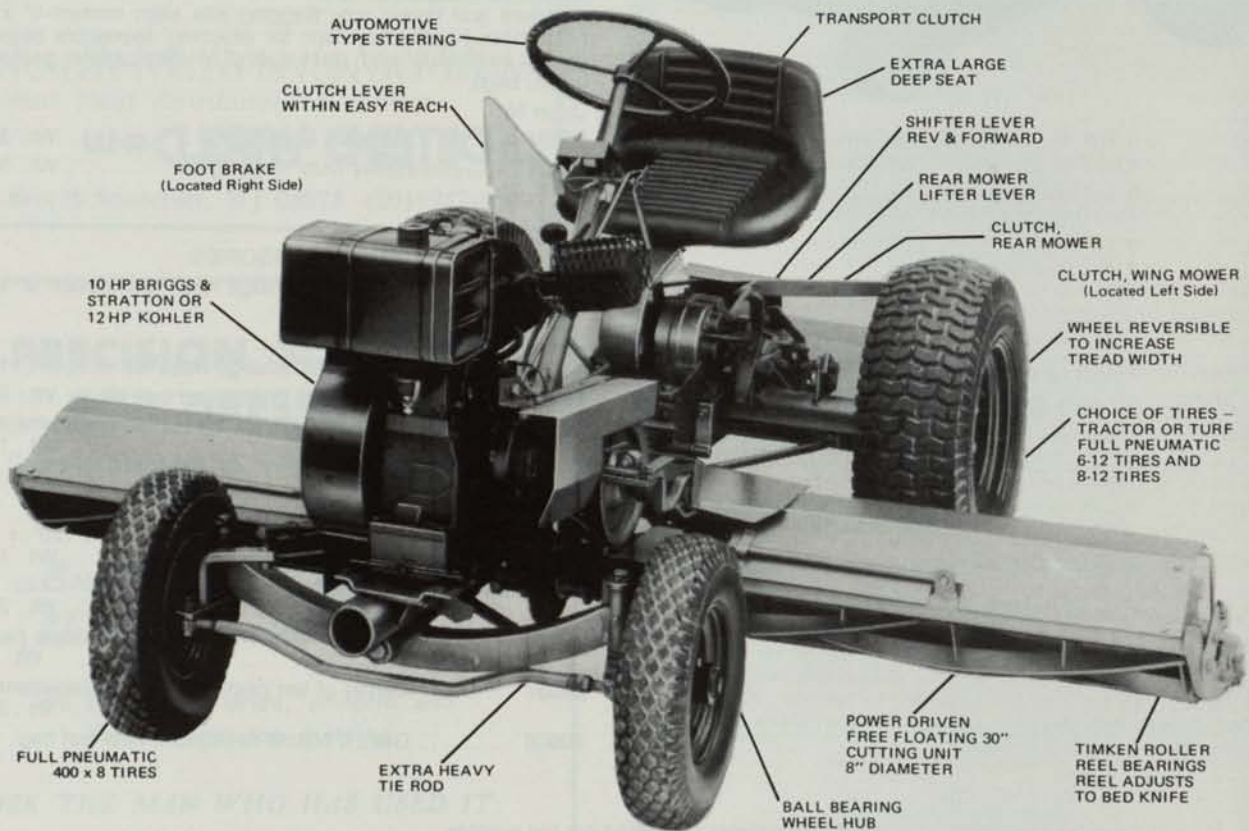

NATIONAL
**84 Inch
 Triplex
 Mower**

**No frills.
 Just performance and durability.**

A functionally designed commercial mower. It is built to operate continuously eight hours a day right through the season. Servicing is simple. The engine comes off with four bolts; the tires, the clutches and all other adjustments are readily accessible. It's a natural for hill work with the widest track and lowest center of gravity of any of the Triplex mowers. The unit is geared so that the engine will operate at one half to three quarters throttle to give long engine life.