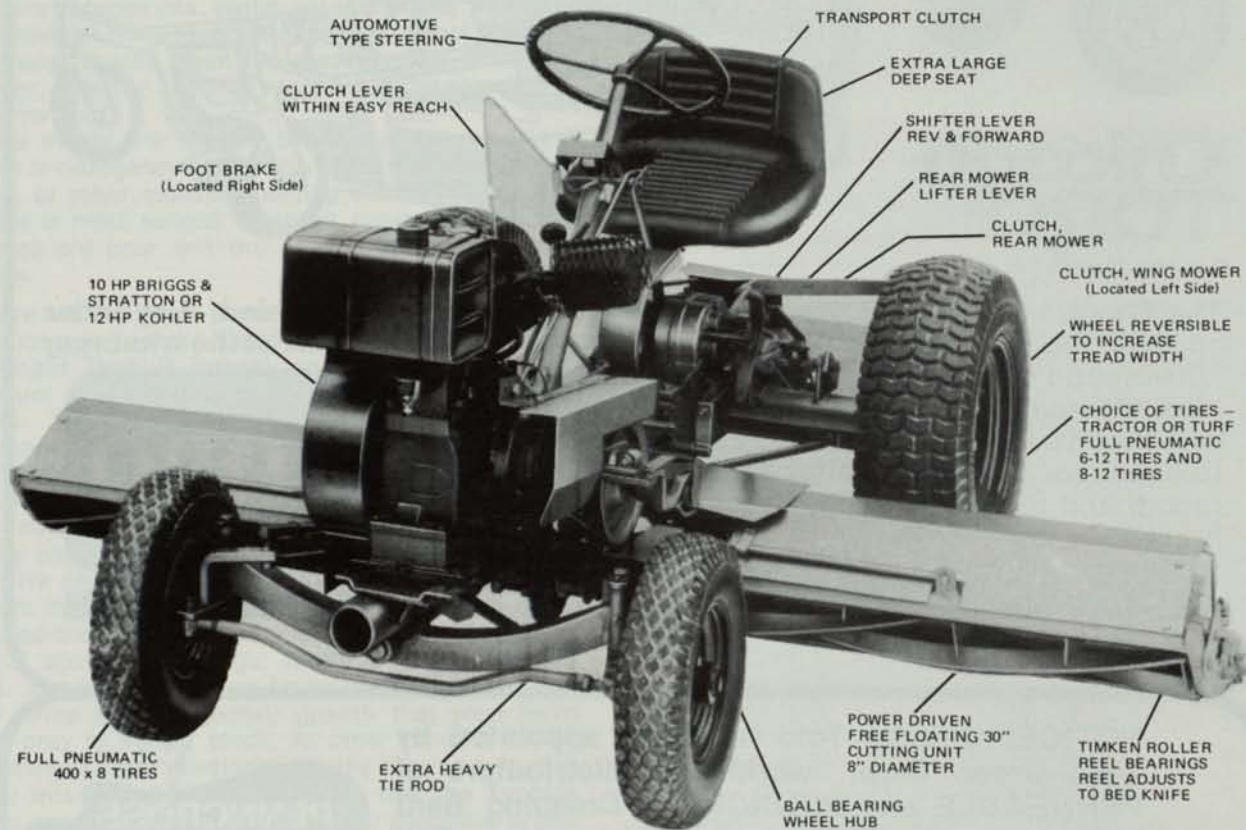

NATIONAL
**84 Inch
 Triplex
 Mower**

**No frills.
 Just performance and durability.**

A functionally designed commercial mower. It is built to operate continuously eight hours a day right through the season. Servicing is simple. The engine comes off with four bolts; the tires, the clutches and all other adjustments are readily accessible. It's a natural for hill work with the widest track and lowest center of gravity of any of the Triplex mowers. The unit is geared so that the engine will operate at one half to three quarters throttle to give long engine life.