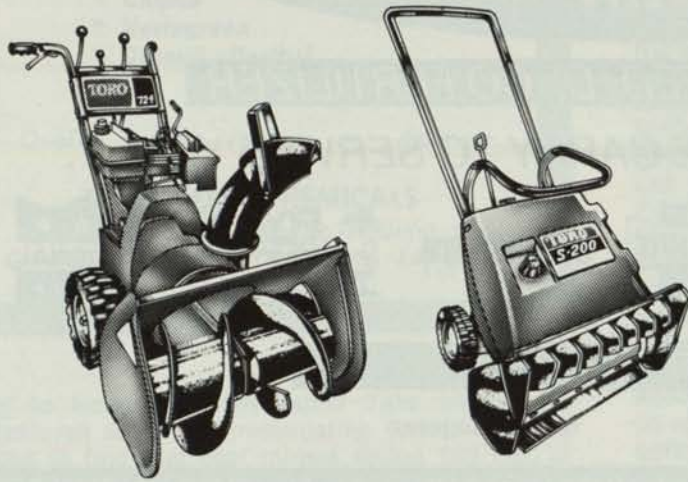

While most people are thinking Spring... We're thinking Winter...and with good reason!

Another record snow fall this year,
and who knows what will happen
next year...so be sure you're
prepared!

Choose from our famous 2¼ H.P. TORO
unit up to our giant 60" Sno-lander
attachment for 16 to 30 H.P. tractors.

RUGGED 3 POINT HITCH -

Call us today about your snow removal
equipment needs for next season and
you'll be glad you did, especially when it
comes to the first snow fall next year.
Reserve your snow removal equipment
now at pre-season prices, and we'll
guarantee delivery when you need it.