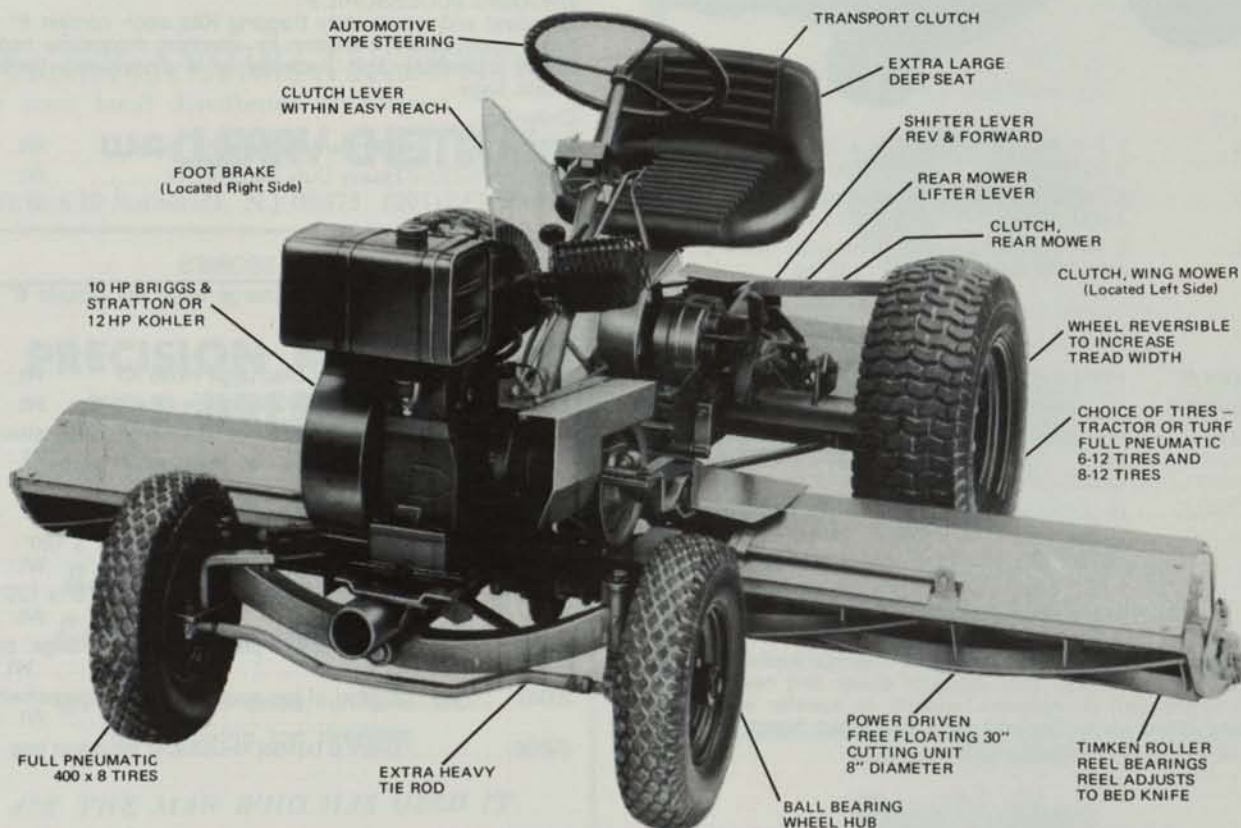

NATIONAL  
**84 Inch  
 Triplex  
 Mower**

**No frills.  
 Just performance and durability.**

A functionally designed commercial mower. It is built to operate continuously eight hours a day right through the season. Servicing is simple. The engine comes off with four bolts; the tires, the clutches and all other adjustments are readily accessible. It's a natural for hill work with the widest track and lowest center of gravity of any of the Triplex mowers. The unit is geared so that the engine will operate at one half to three quarters throttle to give long engine life.