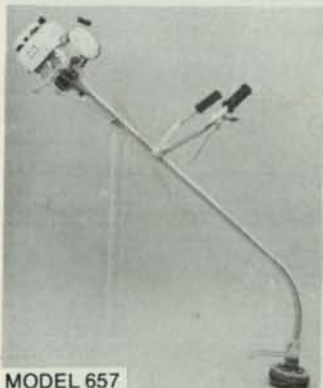

**GIVE A WEED AN INCH AND IT'LL TAKE A YARD!
... OR A FAIRWAY ... OR A TEE!**

WEED EATER® MODEL 698

Even the toughest, tallest weeds disappear in seconds when you're cutting with the WEED EATER® Trimmer/Edger. WEED EATER® trims, edges, mows, sweeps and scalps larger lawns and grounds — all with specially-treated fishing line.

WEED EATER® MODEL 698 makes short work of lawn care problems with its big 17 inch cutting path. It's powered by a strong 22cc, 2-cycle Kioritz gasoline engine — yet weighs only 14 pounds. Other outstanding features include 2-exit cutting head with 40 feet of heavy-duty cutting line, new 1.4:1 gear reduction to give blade capability, all-attitude carburetor, shield and line trimmer on shaft. Tri-Kut blade and tool kit.

WE MADE 'EM FIRST. WE MAKE 'EM LAST.™
The Original WEED EATER®

MODEL 698

MODEL 657

WEED EATER MODEL 657

- Weighs 25 lbs.
- 21" cutting path
- 85cc, 2 cycle Tecumseh engine
- 4-exit cutting head with 80' of heavy-duty line
- Adjustable guide handles with fingertip throttle control
- Shield & line trimmer on shaft
- Tool kit

**WE MADE 'EM FIRST.
WE MAKE 'EM LAST.®**

MODEL 979

WEED EATER MODEL 979

- Weighs 17 lbs., 3 oz.
- 19" cutting path
- 37cc, 2 cycle Fuji engine
- 2-exit cutting head with 60' of heavy-duty line
- New lever-actuated, mechanical feed
- New 1.94:1 gear reduction
- Shield & line trimmer on shaft