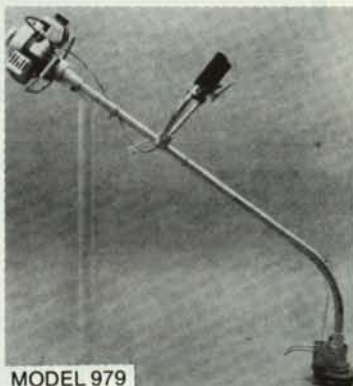

**GIVE A WEED AN INCH AND IT'LL TAKE A YARD!
... OR A FAIRWAY ... OR A TEE!**

WEED EATER® MODEL 698

Even the toughest, tallest weeds disappear in seconds when you're cutting with the WEED EATER® Trimmer/Edger. WEED EATER® trims, edges, mows, sweeps and scalps larger lawns and grounds — all with specially-treated fishing line.

WEED EATER® MODEL 698 makes short work of lawn care problems with its big 17 inch cutting path. It's powered by a strong 22cc, 2-cycle Kioritz gasoline engine — yet weighs only 14 pounds. Other outstanding features include 2-exit cutting head with 40 feet of heavy-duty cutting line, new 1.4:1 gear reduction to give blade capability, all-attitude carburetor, shield and line trimmer on shaft. Tri-Kut blade and tool kit.

WE MADE 'EM FIRST. WE MAKE 'EM LAST.™
The Original WEED EATER®

MODEL 698

MODEL 657

WEED EATER MODEL 657

- Weighs 25 lbs.
- 21" cutting path
- 85cc, 2 cycle Tecumseh engine
- 4-exit cutting head with 80' of heavy-duty line
- Adjustable guide handles with fingertip throttle control
- Shield & line trimmer on shaft
- Tool kit

**WE MADE 'EM FIRST.
WE MAKE 'EM LAST.™**

MODEL 979

WEED EATER MODEL 979

- Weighs 17 lbs., 3 oz.
- 19" cutting path
- 37cc, 2 cycle Fuji engine
- 2-exit cutting head with 60' of heavy-duty line
- New lever-actuated, mechanical feed
- New 1.94:1 gear reduction
- Shield & line trimmer on shaft