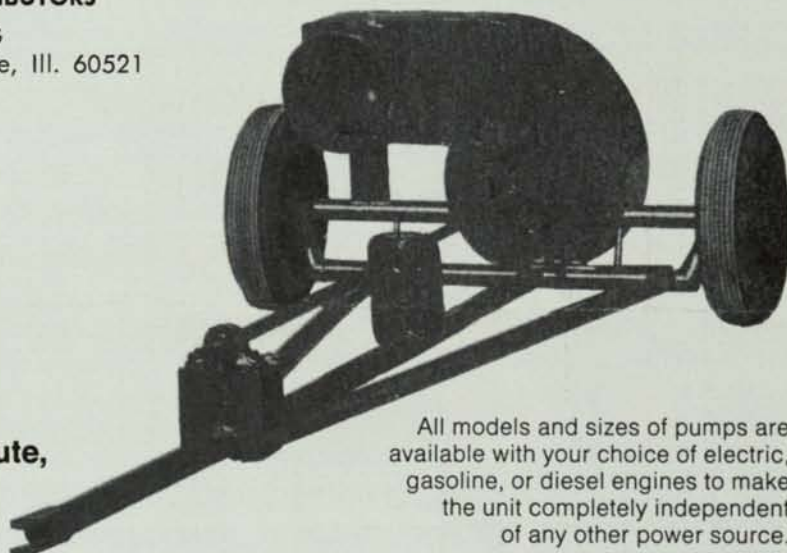

THE CRISAFULLI PUMP

World's easiest operating high-capacity pump

FA 3-7171

YA 7-0319

**NO PRIMING
NO CHECK VALVE
NO SUCTION PIPE**

**B & T
CRISAFULLI PUMP DISTRIBUTORS**

STEVE TAMELING
7400 S. Madison St., Hinsdale, Ill. 60521

The Crisafulli Pump consists of a double-sided impeller enclosed in a housing of quarter-inch steel plate. The unit incorporates two suction ports and one discharge port to which a length of butyl rubber tubing is attached. The pump unit can be hitched to a farm tractor or any other vehicle with power-take-off. The water output is then controlled by the p. t. o. speed. You can pump as much as 24,000 gallons per minute, or as little as 100 gallons per minute...