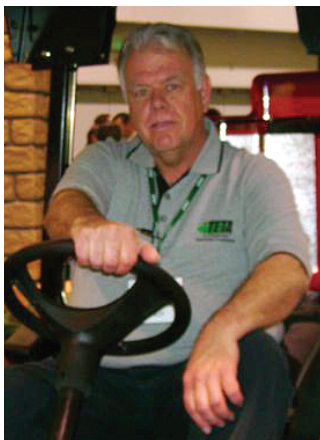

# Outgoing President's Note of Thanks

*With great pleasure I hand over the title of Turf Equipment Technicians Association (TETA) President to Donald Briggs, Equipment Technician at The Merit Club. Donald has been involved in TETA since the early '90s from all directions and in many forms. He will continue to do a great job for the association because he believes in TETA's mission. If you do not know Donald, then you are new to the business, and you will soon get to know him. I look forward to working with Don for many years to come.*

Since being elected to the TETA Board of Directors back in 1997, I have gained numerous invaluable tidbits of knowledge. I have also met new friends and acquaintances. They will continue to be a part of my career in golf. To all who have been a source of knowledge and enrichment to me in this industry, thank you.

Thank you. It's been a great ride, and it is not over by a long ball. -OC

*Don Briggs, the newly elected TETA President takes the wheel of the Association.*

**THE LITTLE GIANT**  
**RTV500**

**Starts quicker.  
Runs quieter.  
Stops smoother.**