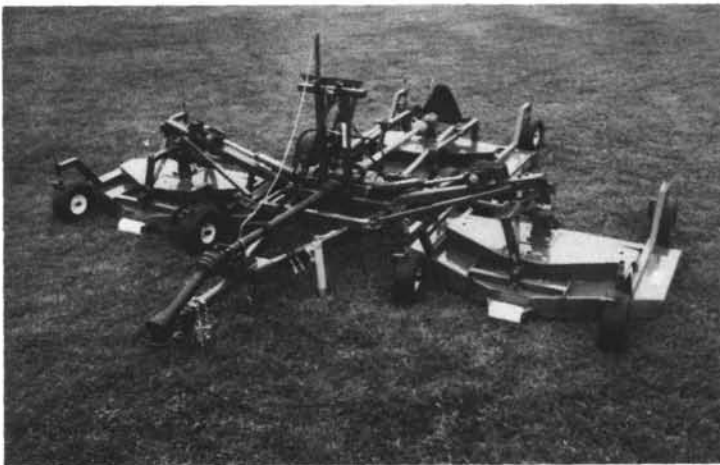

Trail Type Rotary Finishing Mowers

Seaforth 65" Tri-Deck Rotary Finishing Mower cuts 15.5 ft. width

For more information write or call

UPS Parts Daily
Call Our Toll-Free Parts Line:
1-800-397-0397
For Service Or Equipment Call:
1-708-301-8500
1-815-469-8500

TD-65

15.5 ft. Cutting Width

TD-92

22 ft. Cutting Width

Capable of mowing with the same ease as commercial front-mount mowers, these Tri-Deck mowers will also maintain your large grass areas.

- Quality cut
- Operator friendly
- Very simple and low maintenance requirements
- Hydraulically folds and locks into transport position without leaving tractor
- An excellent rear discharge system provides equal distribution of clippings.