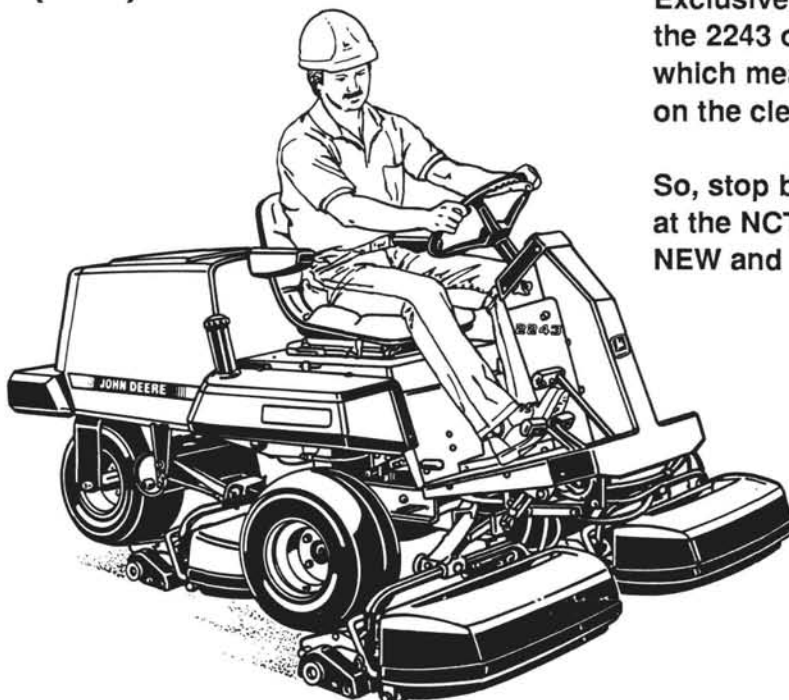

J.W. TURF INC.

14 N. 937 Rte. 20 & 47
Hampshire, IL 60140
(708) 683-GOLF

J.W. TURF is proud to introduce the John Deere 2243 Triplex Greens Mower!

Exclusively engineered by John Deere, the 2243 offers you offset wheel design which means to you reduced tracking on the clean up cut.