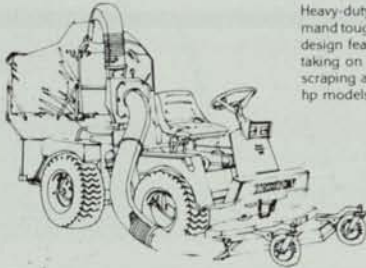

Heavy-duty grounds maintenance chores demand tough, versatile equipment with advanced design features. And Front Runner fills the bill, taking on mowing, vacuuming, snow removal, scraping and more with a choice of 19.8 or 23 hp models.

Front Runner GMT. The original revolution in grounds maintenance. Articulated steering with center pivot lets you make short turns, mow flush around trees and shrubs and trim tight around buildings.

Front Runner Turf Truck. Take it away! Up to 1000 pounds! Now, a tough little hauler with added versatility. With a choice of quick-change attachments, the Turf Truck performs year-round chores with Front Runner efficiency.