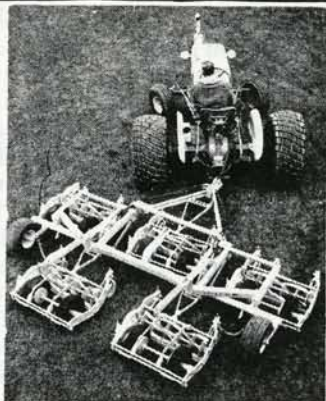

After forty-six years of playing golf, Bob Williams, Superintendent at Bob O Link Golf Club accomplished a desire of every golfer. His happy moment was on the 13th hole, 195 yards, at Deerfield Golf Club, Deerfield, Illinois, a hole in one with a seven wood. Congratulation.

The Midwest October meeting at Flossmoor Country Club was our annual golf tournament. The golf course was in magnificent condition. Walter Pieper and son Dale can be proud and are to be congratulated, and certainly many thanks for a most enjoyable day. The attendance was 124. The golf committee did a fine job. There were many good useful prizes for the lucky ones.

Bill Smith, one of our long time salesmen for Geo. A. Davis Co., is on the sick list. We all wish him a speedy recovery.

Mobility . . . cross roughs. Finger tip control from tractor seat. All mowers quickly raise for transport between areas to be mowed. Leave golfer congested fairways and return when clear.