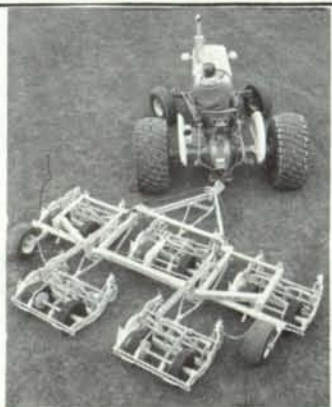

Mobility . . . cross roughs. Finger tip control from tractor seat. All mowers quickly raise for transport between areas to be mowed. Leave golfer congested fairways and return when clear.

Mow fairways in less time. Hydraulic lift frame can be used with any Roseman Fairway or Hi-Cut Rough Mower.