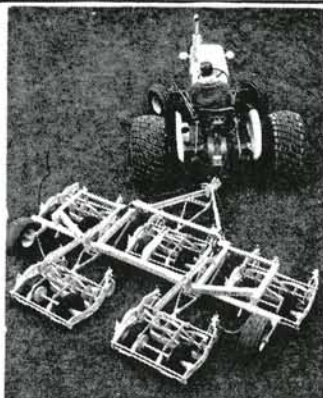

Mobility . . . cross roughs. Finger tip control from tractor seat. All mowers quickly raise for transport between areas to be mowed. Leave golfer congested fairways and return when clear.

Mow fairways in less time. Hydraulic lift frame can be used with any Roseman Fairway or Hi-Cut Rough Mower.

#### ROSEMAN TRACTOR EQUIPMENT COMPANY

2620 Crawford Ave. Evanston, Illinois  
Telephone 864-1842

FOR THE FINEST IN IRRIGATION !