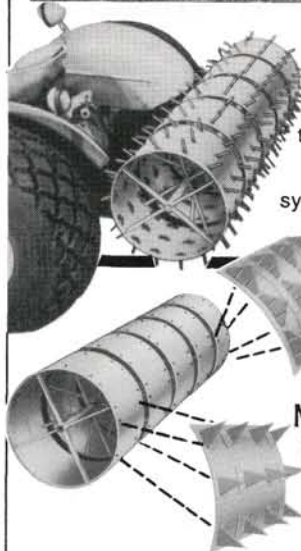

Dedoes

introduces a brand-new

AERATOR FOR TEES AND GREENS

fits Cushman Truckster,
Garden Tractors, Yazoo, etc.

New aerator, with smaller pluggers ideal for tees and greens, takes swath 42 inches wide and pulls 108 or 180 pluggers per revolution. Easy to hook-up, it can be raised and lowered by its own self-contained hydraulic system. Needs no additional accessories. Can be converted to a roller, slicer, or spiker.

6-FOOT AERATOR FOR FAIRWAYS ALSO AVAILABLE

Fits any full-size tractor and can be raised and lowered by means of a conversion unit which utilizes tractor's hydraulic system and transfers tractor's weight to aerator. Removes 180 plugs per revolution.

CONVERT-A-UNITS AVAILABLE TO CONVERT EACH AERATOR TO A COMPLETE TURF MAINTENANCE SYSTEM

When you use it as it is, it's a roller. When you attach slicer plates, it's a slicer. When you attach spiker plates, it's a spiker.