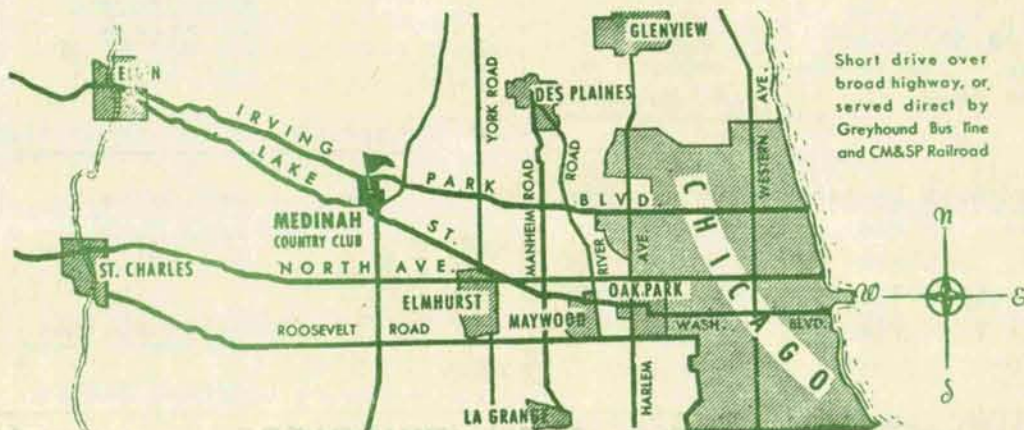

The Bull Sheet

Official Bulletin — Midwest Association of Golf Course Superintendents

VOL.1

September Issue

Glen Ellyn, Ill.

NO.10

TOURNAMENT SPECIAL

**DON'T MISS THE 1948 NATIONAL G.S.A.
CHAMPIONSHIP GOLF TOURNAMENT—
MEDINAH COUNTRY CLUB
OCTOBER ~ 4th and 5th**

1

No. 1—18 Hole
COURSE
6563 YARDS—PAR 70

2

No. 2—18 Hole
COURSE
6203 YARDS—PAR 71

3

No. 3—18 Hole
CHAMPIONSHIP
COURSE
6929 YARDS—PAR 71