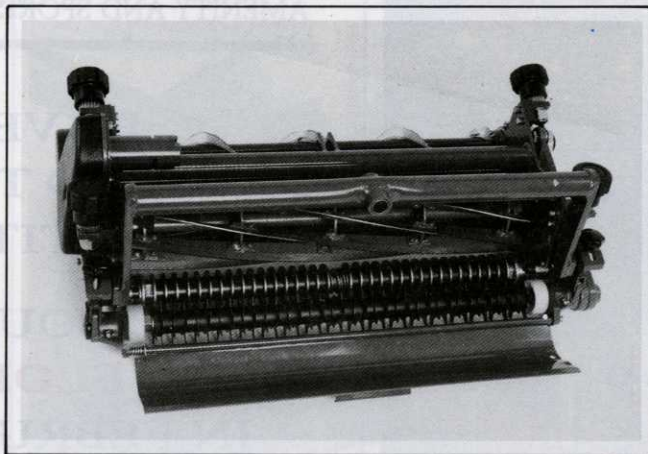

E.T.M.E. PREVIEW

PAICESSETTER

KENT-based PaiceSetter have added the new Saftor Guard and Blade Assembly to their extensive range of accessories. This unique product will revolutionise the meaning of "safety" throughout their network of brushcutter users.

The Saftor system offers a safer and more versatile way of using a brushcutter with uncompromised cutting efficiency. Each set comes complete with the Saftor Blade and a Saftor Guard assembly and all the necessary items needed to fit your machine.

You even get "Lawnmower Skids" which enable your brushcutter to cut like a small rotary mower - ideal for those awkward places. Also included is an edger attachment so the user can cut right up against trees and brick walls.

PaiceSetter offers this impressive attachment to fit their popular V25, JQ40, J40 and V500 models.

The Saftor blade's innovative design prevents injury and reduces the hazards of thrown

The Ransomes Verti-Groom cutting unit.

objects propelled by the blade. Apart from the obvious aspect of safety, the Saftor system will keep your working attire clean. The blade design is so efficient it will actually last at least three times longer than a standard slasher blade and, at the same time, reduce the shock loading on the working parts of the machine.

ALCON PUMPS

FOR the small scale irrigation duties or the larger drainage projects ALCON PUMPS invariably have in their range a unit to meet the duty.

Self priming, end suction and diaphragm are the designs with a variety of drives that range through petrol and diesel engines, single and three-phase electric motors, power-take-off and hydraulic

power.

Add to this the varied materials in which the pumps are produced, such as aluminium, brass, cast iron and plastic, they provide quite a selection.

All of these combinations allow the potential user such choice as portability and durability when you consider that the fluids to be pumped could cover clean water, suspended or abrasive solids, chemical contamination or even light oils.

Gasket materials and shaft seals can be varied to accommodate the latter items in particular.

The manufacturers of ALCON PUMPS approve and utilise new and modern prime movers as they become available, thus giving the customer the facility of an engine of his preference.

Briggs and Stratton, Honda and Villiers are still prominent in the petrol ranges and Lister-Petter or Yanmar in the diesel.

As the trend is towards the use of lightweight diesel engines alongside petrol

WELCOME TO THE WORLD OF

Rhône-Poulenc is one of the largest chemical companies in the world. Our research and manufacturing facilities, particularly in the UK, enable us to offer a product range and service second to none.

The control of weeds, pests and diseases and associated problems calls for professional management and cost-effective solutions. Rhône-Poulenc Environmental Products has, for the last 20 years, been the UK's leading supplier of a wide range of herbicides, fungicides and insecticides as well as products to control moss and to restrict grass growth.

As market leaders, we aim to provide our professional users with not only the finest range of effective, dependable products but a service that includes advice, information, training and education.