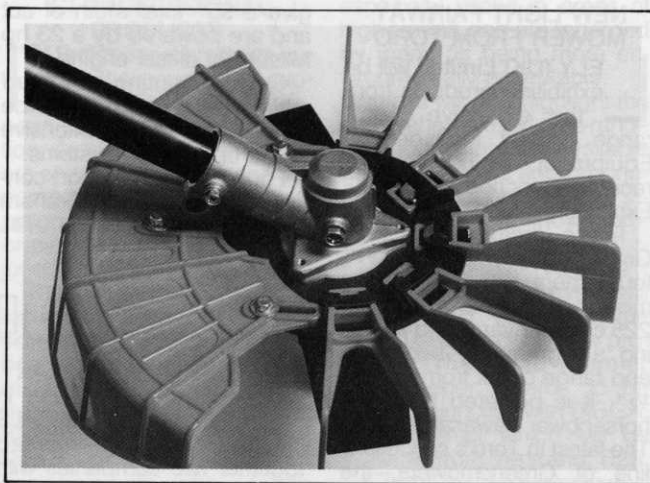

E.T.M.E. PREVIEW

Greenkeeper, Landscape Contractor and Local Authorities etc.

VITAX have introduced FINE 'N' a nitrogenous fertiliser with iron, the nitrogen content being a balanced mixture of organic and inorganic sources to give a consistent feed over an extended period.

See the full range of Synchemical-VITAX products on Stand No. A26.

FULLASORB

FULLASORB, a British calcined montmorillonite product, produced from a natural mineral, is currently being marketed in the United Kingdom for improving the condition of golf greens and sports pitches.

Calcined montmorillonite granules have been widely used in the United States for many years, and more recently in Britain, for the treatment of compacted and waterlogged turf.

The Saftor Guard and Blade Assembly.

FULLASORB has the ability to absorb water in wet conditions and release it as the soil dries. FULLASORB will act as a feed control, absorbing nutrients and releasing them slowly, enabling the grass to make more efficient use of fertilizer.

When FULLASORB is incorporated into heavy soils they

become friable, withstanding compaction more easily and increasing aeration at the root zone.

FULLASORB has been used on hundreds of greens in the UK and it's ability to condition soil; as well as assist in drainage and compaction, is being noted by greenkeepers.

The difference was quickly noted by Gary Hagen, when

he was Head Greenkeeper at Hollywood Golf Club, near Belfast.

He noticed that untreated greens remained sticky, oozing water in times of heavy rainfall, whilst FULLASORB treated greens remained dry and healthy by comparison.

Cedric Gough, the Head Greenkeeper at Broadway Golf Club in Worcester has been using calcined montmorillonites on his greens for some time. For the last two years he has successfully used FULLASORB in his maintenance programme in conjunction with turf dressings.

He firmly believes that FULLASORB, in tiny holes in November, has helped to extend the playing period of the course, to relieve compaction on the greens and to encourage formation of fine grasses.

FULLASORB is available from major turf wholesalers throughout the United Kingdom.

CUT COSTS

See us at Stand (E.T.M.E.) B13