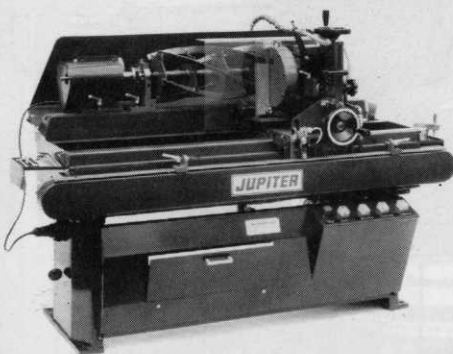

JUPITER

42" capacity Mower Cylinder and Bottom Blade Grinding Machine. A truly 'precision' grinder, built to last half a century. Used and preferred by Professionals.

Clubs supplied recently:

Carnoustie Golf Links
Cawdor Golf Club
Lingfield Park
Royal Dornock Golf Club
Gleneagles Golf Club
Goring & Streetley Golf Club
Haggs Castle Golf Club
Ponteland Golf Club
Royal Liverpool Golf Club

See us at the following exhibitions

(I.O.G.) Royal Windsor Racecourse, September 19th - 21st. Stands H3 - H4
(I.O.G.) N. West Zone, Haydock Racecourse, October 3rd & 4th.
(I.O.G.) SCOTSTURF 887, Edinburgh, November 15th.
(E.T.M.E.) European Turf Management, Harrogate, January 24 - 26th