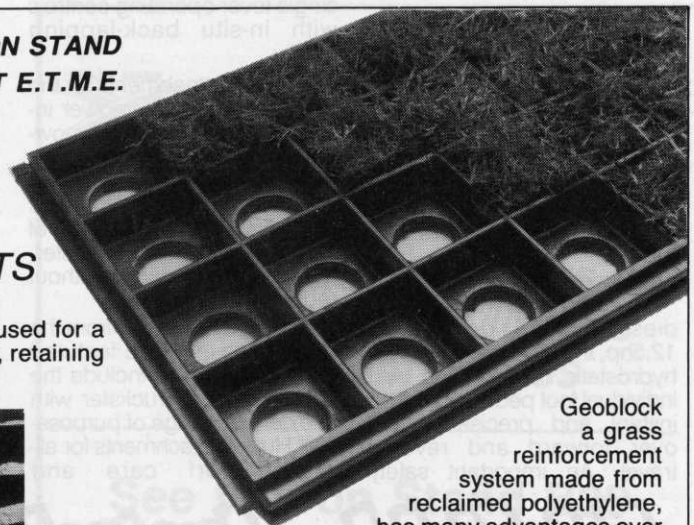

COOPER CLARKE GROUP PLC SPECIAL PRODUCTS

SEE US ON STAND
A4 AT E.T.M.E.

Geoweb is a three dimensional soil stabilisation system, used for a wide variety of applications — embankment reinforcement, retaining walls, road construction, etc.