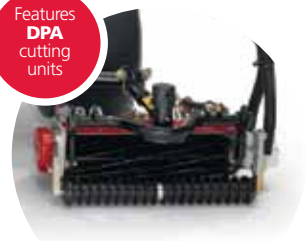

Toro® Reelmaster® 3550-D

Lightweight champion

**Introducing the brand new Reelmaster 3550-D,
the lightest fairway mower on the market.**

THE NEW REELMASTER 3550-D
FAIRWAY MOWER

Weighing in at just 900kgs, our Reelmaster 3550-D is the new fairway champion of the world.

So, while it makes a big impression – it won't leave one. Because it floats like a butterfly over contours. What's more, it has a productive 2.1m (82ins) cutting width and 7mph (11kmph) mowing speed. With its turf-friendly tyres, the superior traction of a Series/Parallel 3-wheel-drive system, and a powerful 25hp (18.5kW) diesel engine, the RM3550-D is just simply a knockout.

Full product details at www.toro.com

Experience the RM3550-D for yourself, with a free onsite demonstration. Call Lely on 01480 226800

Features
DPA
cutting
units

REELMASTER 3100-D

REELMASTER 3550-D

REELMASTER 5510-D