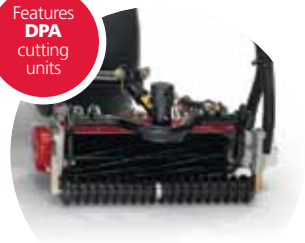

Toro® Reelmaster® 3550-D

Lightweight champion

**The Reelmaster 3550-D,
the lightest fairway mower on the market.**

THE REELMASTER 3550-D
FAIRWAY MOWER

Weighing in at just 900kgs, our Reelmaster 3550-D is the fairway champion of the world.

So, while it makes a big impression – it won't leave one. Because it floats like a butterfly over contours. What's more, it has a productive 2.1m (82ins) cutting width and 7mph (11kmph) mowing speed. With its turf-friendly tyres, the superior traction of a Series/Parallel 3-wheel-drive system, and a powerful 25hp (18.5kW) diesel engine, the RM3550-D is just simply a knockout.

Full product details at www.toro.com

Experience the RM3550-D for yourself, with a free onsite demonstration. Call Lely on 01480 226800

Features
DPA
cutting
units

REELMASTER 3100-D

REELMASTER 3550-D

REELMASTER 5510-D