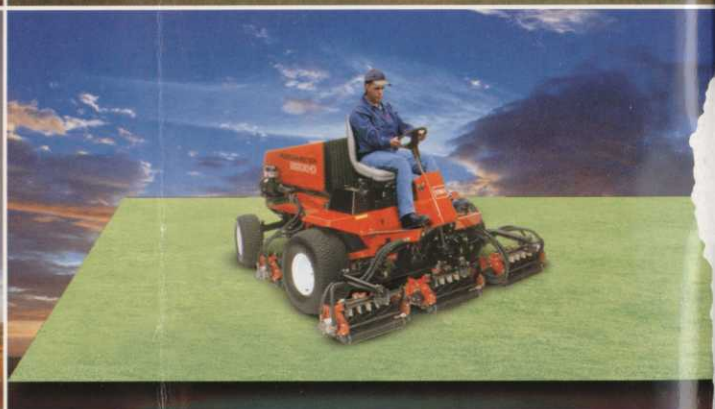

# Bringing quality to the surface

For over 70 years Toro has had a reputation for superior performance in golf course turf maintenance. Today, there's a Toro precision-engineered tool whatever your turf management needs - from the classic Greensmaster® ride-on and pedestrian greensmowers to the Reelmaster® fairway mowers and the innovative triple mowers with optional Sidewinder™ side shift cutting units.

Or the revolutionary Groundsmaster® series rotary mowers with flexible contour deck. But our range doesn't stop there, we have aerators, sand rakes and multi-purpose vehicles too, all giving unrivalled performance. So, telephone 01480 226800 today and bring quality to your surface.