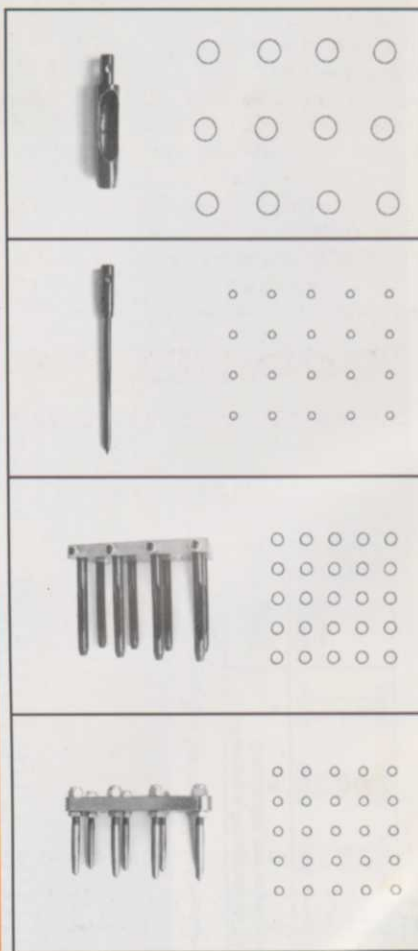

Any which way you choose

THE VERSATILE
sisis
TECHNICORE

PTO OPERATED
VERTICAL AERATOR

*choice of eight
interchangeable
tines*

*choice of hole
patterns*

*choice of depth
to a true 5ins (127mm)*

SISIS EQUIPMENT (Macclesfield) LTD, Hurdsfield, Macclesfield, Cheshire, SK10 2LZ
Tel: 01625 503030 Fax: 427426