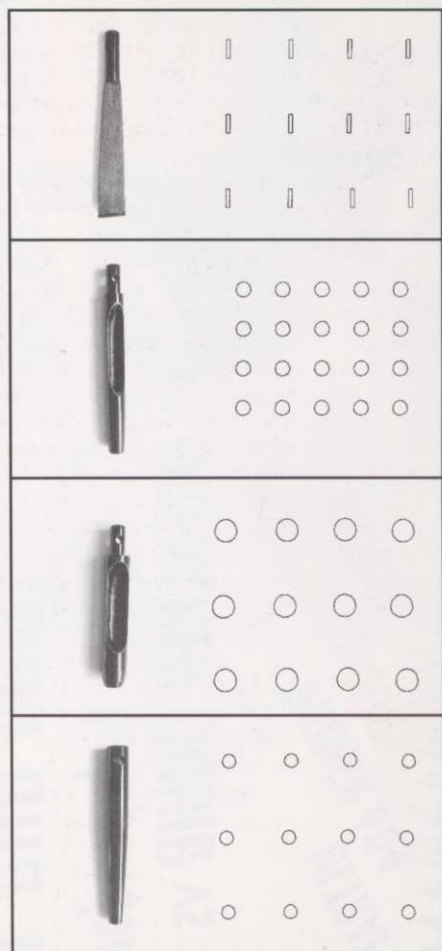

Any which way you choose

THE VERSATILE
sisis
TECHNICORE

PTO OPERATED
VERTICAL AERATOR

*choice of eight
interchangeable
tines*

*choice of hole
patterns*

*choice of depth
to a true 5ins (127mm)*

SISIS EQUIPMENT (Macclesfield) LTD, Hurdsfield, Macclesfield, Cheshire, SK10 2LZ
Tel: 01625 503030 Fax: 427426