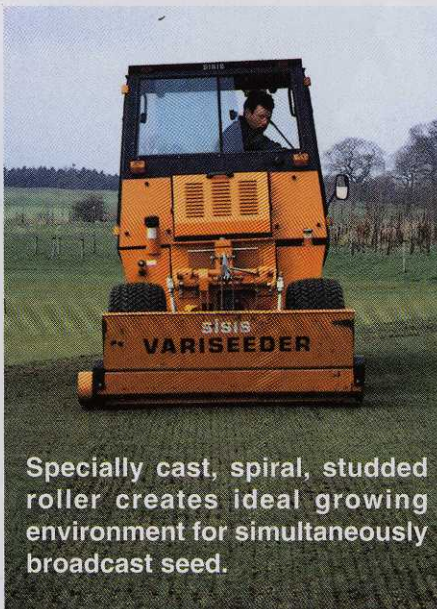

# All your seeding problems solved

CULTISEEDER pto driven vibrating disc seeder with twin floating heads.

Standard seed discharge roller

Fine seed discharge roller

Ultra Fine seed discharge roller

# SISIS SEEDERS

with ultra low seeding rates for bents

Low cost overseeding with Grooming Rake and Seeder mounted on Twinplay frame

Specially cast, spiral, studded roller creates ideal growing environment for simultaneously broadcast seed.