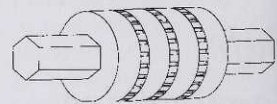

# All your seeding problems solved

CULTISEEDER pto driven vibrating disc seeder with twin floating heads.

Standard seed discharge roller

Fine seed discharge roller

Ultra Fine seed discharge roller

# SISIS SEEDERS

with ultra low seeding rates for bents

Low cost overseeding with Grooming Rake and Seeder mounted on Twinplay frame

Specially cast, spiral, studded roller creates ideal growing environment for simultaneously broadcast seed.