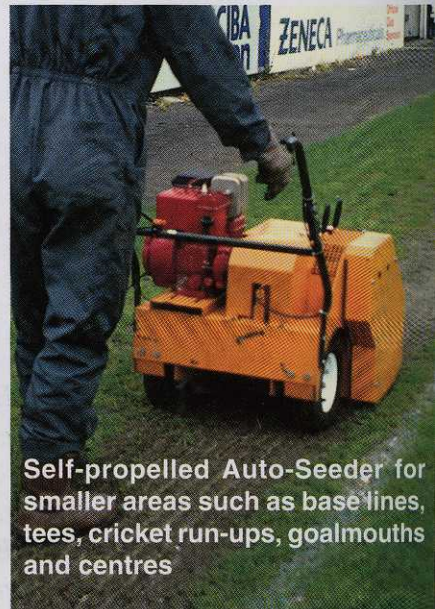

# All your seeding problems solved

CULTISEEDER pto driven vibrating disc seeder with twin floating heads.

Standard seed discharge roller

Fine seed discharge roller

Ultra Fine seed discharge roller

# SISIS SEEDERS

with ultra low seeding rates for bents

Low cost overseeding with Grooming Rake and Seeder mounted on Twinplay frame

Specially cast, spiral, studded roller creates ideal growing environment for simultaneously broadcast seed.

Self-propelled Auto-Seeder for smaller areas such as base lines, tees, cricket run-ups, goalmouths and centres

Send for illustrated details of the full range of SISIS Reseeding Machinery or ask for a demonstration.