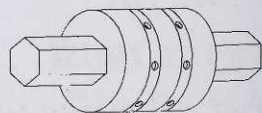

# All your seeding problems solved

CULTISEEDER pto driven vibrating disc seeder with twin floating heads.

Standard seed discharge roller

Fine seed discharge roller

Ultra Fine seed discharge roller

# SISIS SEEDERS

with ultra low seeding rates for bents

Low cost overseeding with Grooming Rake and Seeder mounted on Twinplay frame

Specially cast, spiral, studded roller creates ideal growing environment for simultaneously broadcast seed.