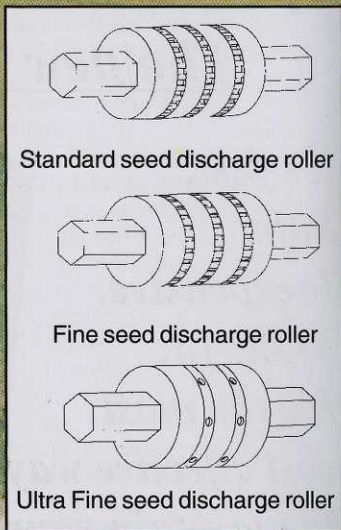

# All your seeding problems solved

CULTISEEDER pto driven vibrating disc seeder with twin floating heads.

Standard seed discharge roller

Fine seed discharge roller

Ultra Fine seed discharge roller

# SISIS SEEDERS

with ultra low seeding rates for bents

Low cost overseeding with Grooming Rake and Seeder mounted on Twinplay frame

Specially cast, spiral, studded roller creates ideal growing environment for simultaneously broadcast seed.