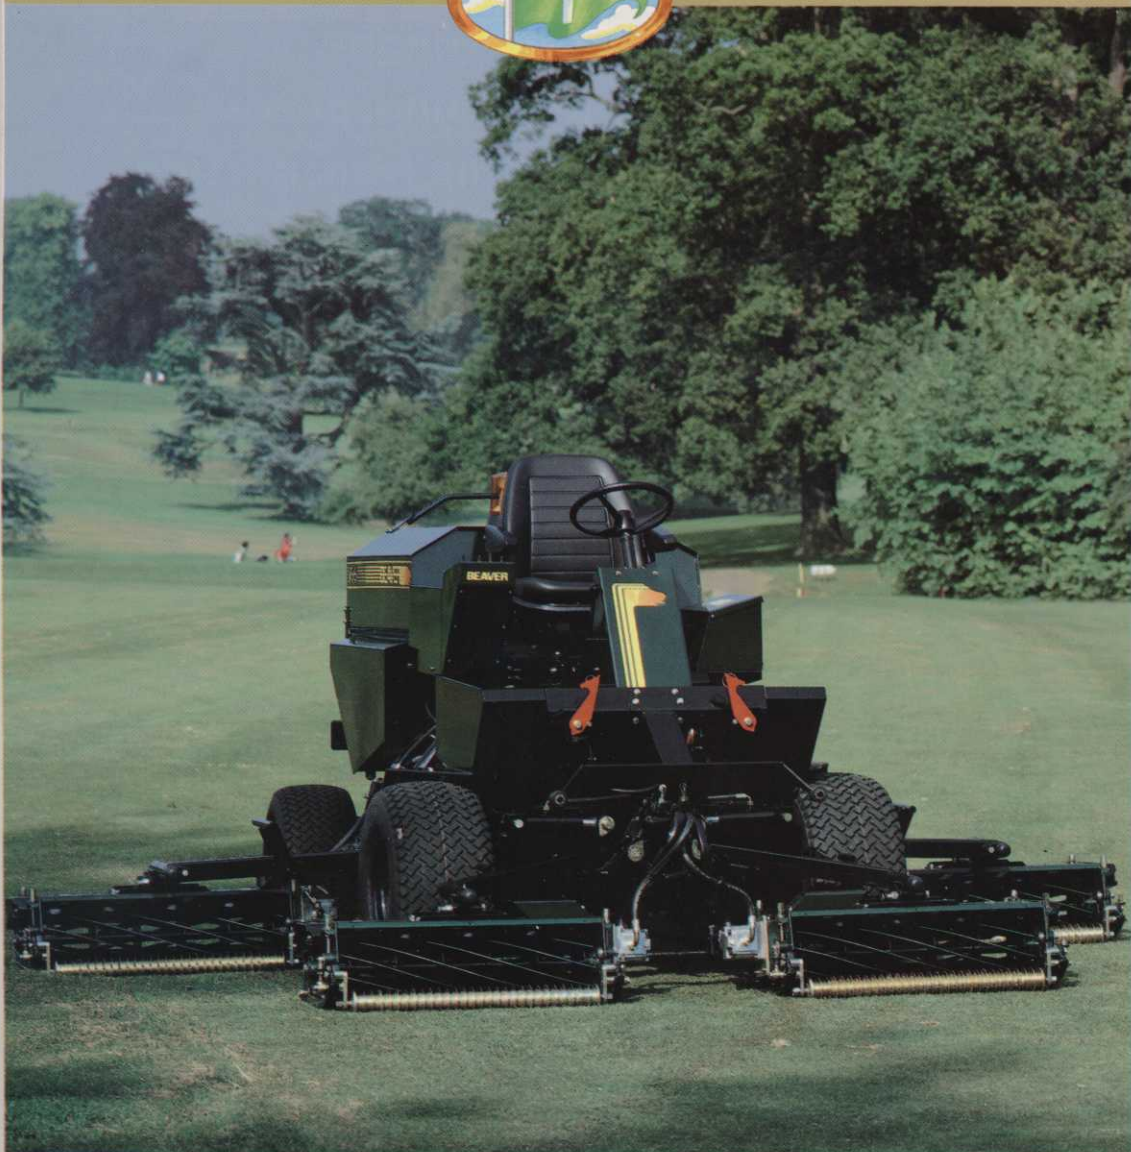

HAYTER

THE COURSE LEADER

T44