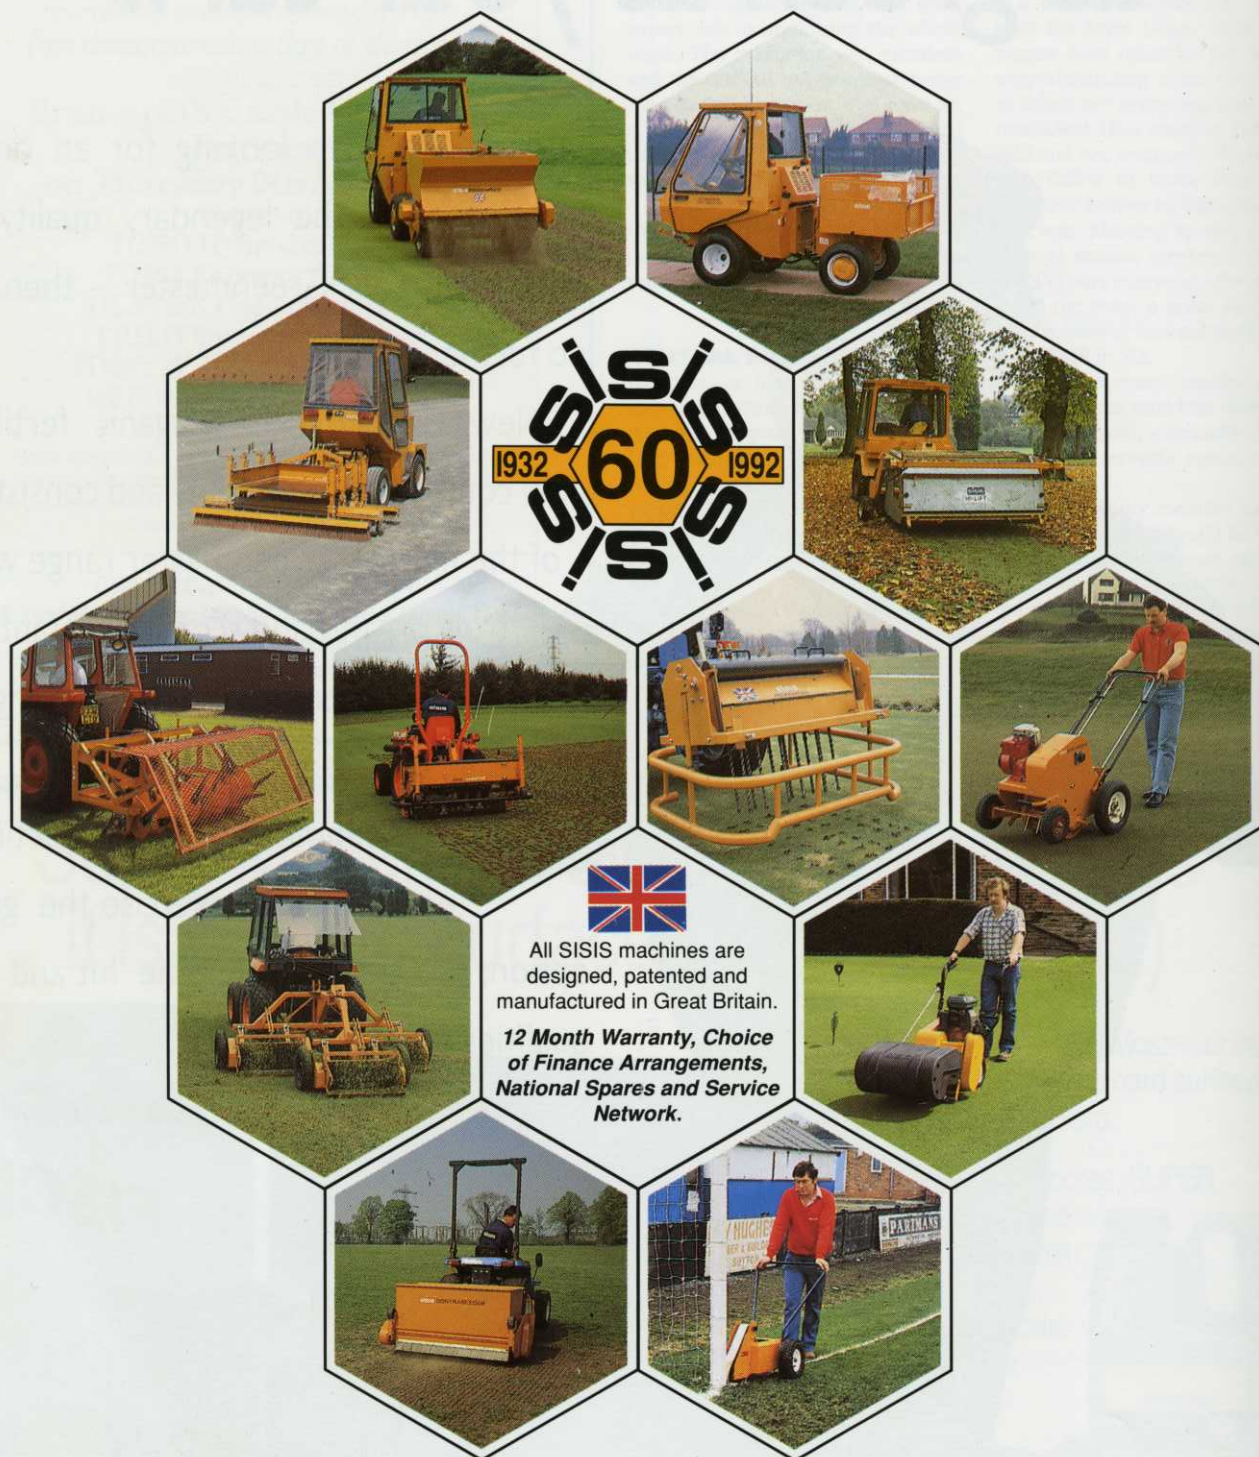

Natural Selection

SISIS
1932 60 1992
SISIS

All SISIS machines are designed, patented and manufactured in Great Britain.

12 Month Warranty, Choice of Finance Arrangements, National Spares and Service Network.