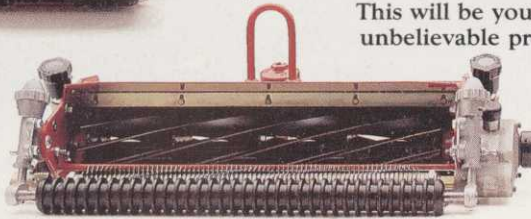

Take a look at the TORO Greensmaster 3000D ... get behind the unique steering arm, adjustable to suit the comfort of all operators. This will be your first step towards unbelievable precision cutting with increased power and durability.

Optional variable speed kit ensures precision cutting by allowing the operator to select a consistent ground speed while maintaining a constant, even clip.

Every course and its greens have their own special characteristics. The TORO Greensmaster 3000D enjoys the challenge and by providing fully floating cutting units, a uniform quality of cut is assured whatever the conditions.