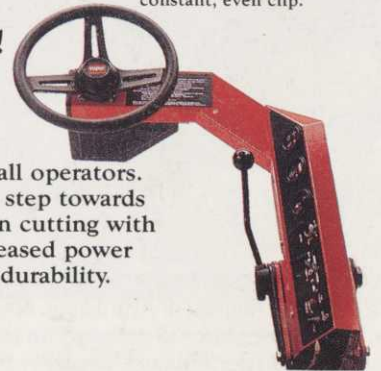

## The Name That Says It All!

... but don't just take our word for it, ask any one of TORO's customers since the early 70's and we have every confidence that they will confirm there's no other turf management machinery to compete with TORO quality and real value for money!

Take a look at the TORO Greensmaster 3000D ... get behind the unique steering arm, adjustable to suit the comfort of all operators. This will be your first step towards unbelievable precision cutting with increased power and durability.

Optional variable speed kit ensures precision cutting by allowing the operator to select a consistent ground speed while maintaining a constant, even clip.

Every course and its greens have their own special characteristics. The TORO Greensmaster 3000D enjoys the challenge and by providing fully floating cutting units, a uniform quality of cut is assured whatever the conditions.