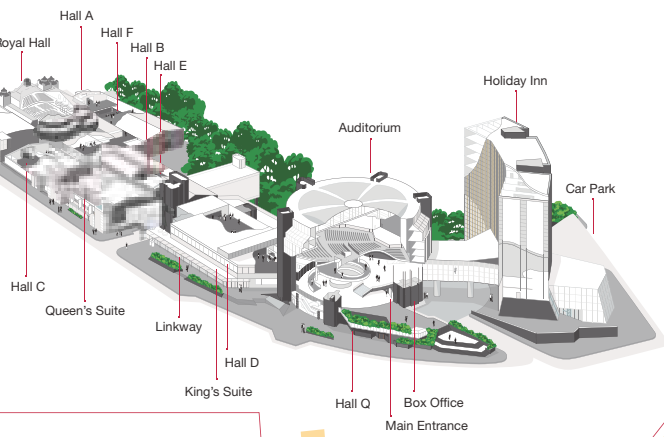

Harrogate International Centre

Hotels in Harrogate

1 Kimberley Hotel	8 Grants Hotel
2 Majestic Hotel	9 Holiday Inn Hotel
3 Old Swan Hotel	10 Cairn Hotel
4 St George Hotel	11 Cedar Court Hotel
5 Crown Hotel	12 Studley Hotel
6 White Hart Hotel	13 Yorkshire Hotel
7 Hotel du Vin