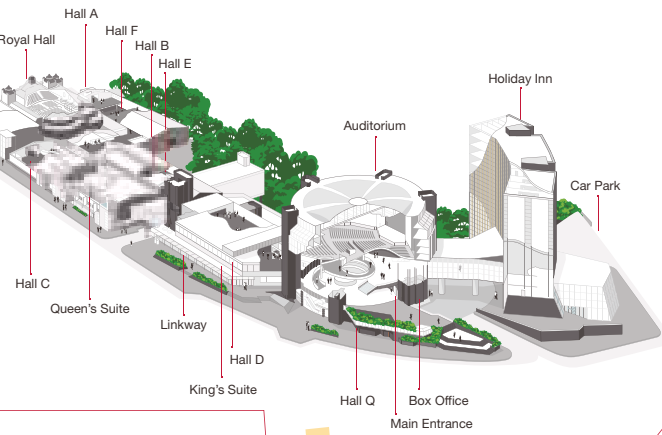

Harrogate International Centre

Hotels in Harrogate

1 Kimberley Hotel	8 Grants Hotel
2 Majestic Hotel	9 Holiday Inn Hotel
3 Old Swan Hotel	10 Cairn Hotel
4 St George Hotel	11 Cedar Court Hotel
5 Crown Hotel	12 Studley Hotel
6 White Hart Hotel	13 Yorkshire Hotel
7 Hotel du Vin