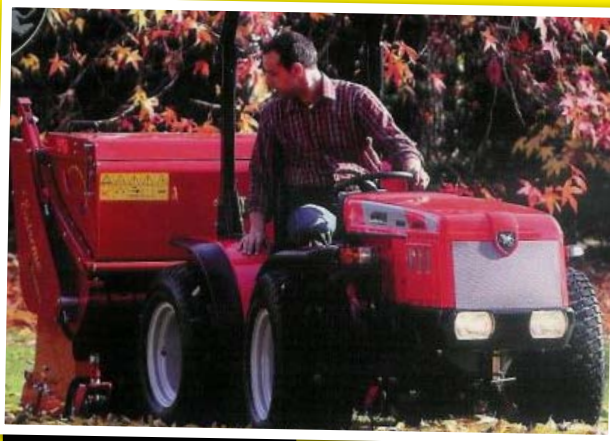

Carraro Tigre 3200 Tractor

X show model, like new.
26hp Yanmar engine,
Selectable 2-4wd.
Power steering, 540 &
Ground speed PTO.
3 point linkage, Turf
tyres, folding roll bar.

4 wheel drive tractor
Four Cylinder 43 Horse
Power Engine
Low Ground Pressure
Turf tyres worn more but
still good
Serviced regularly