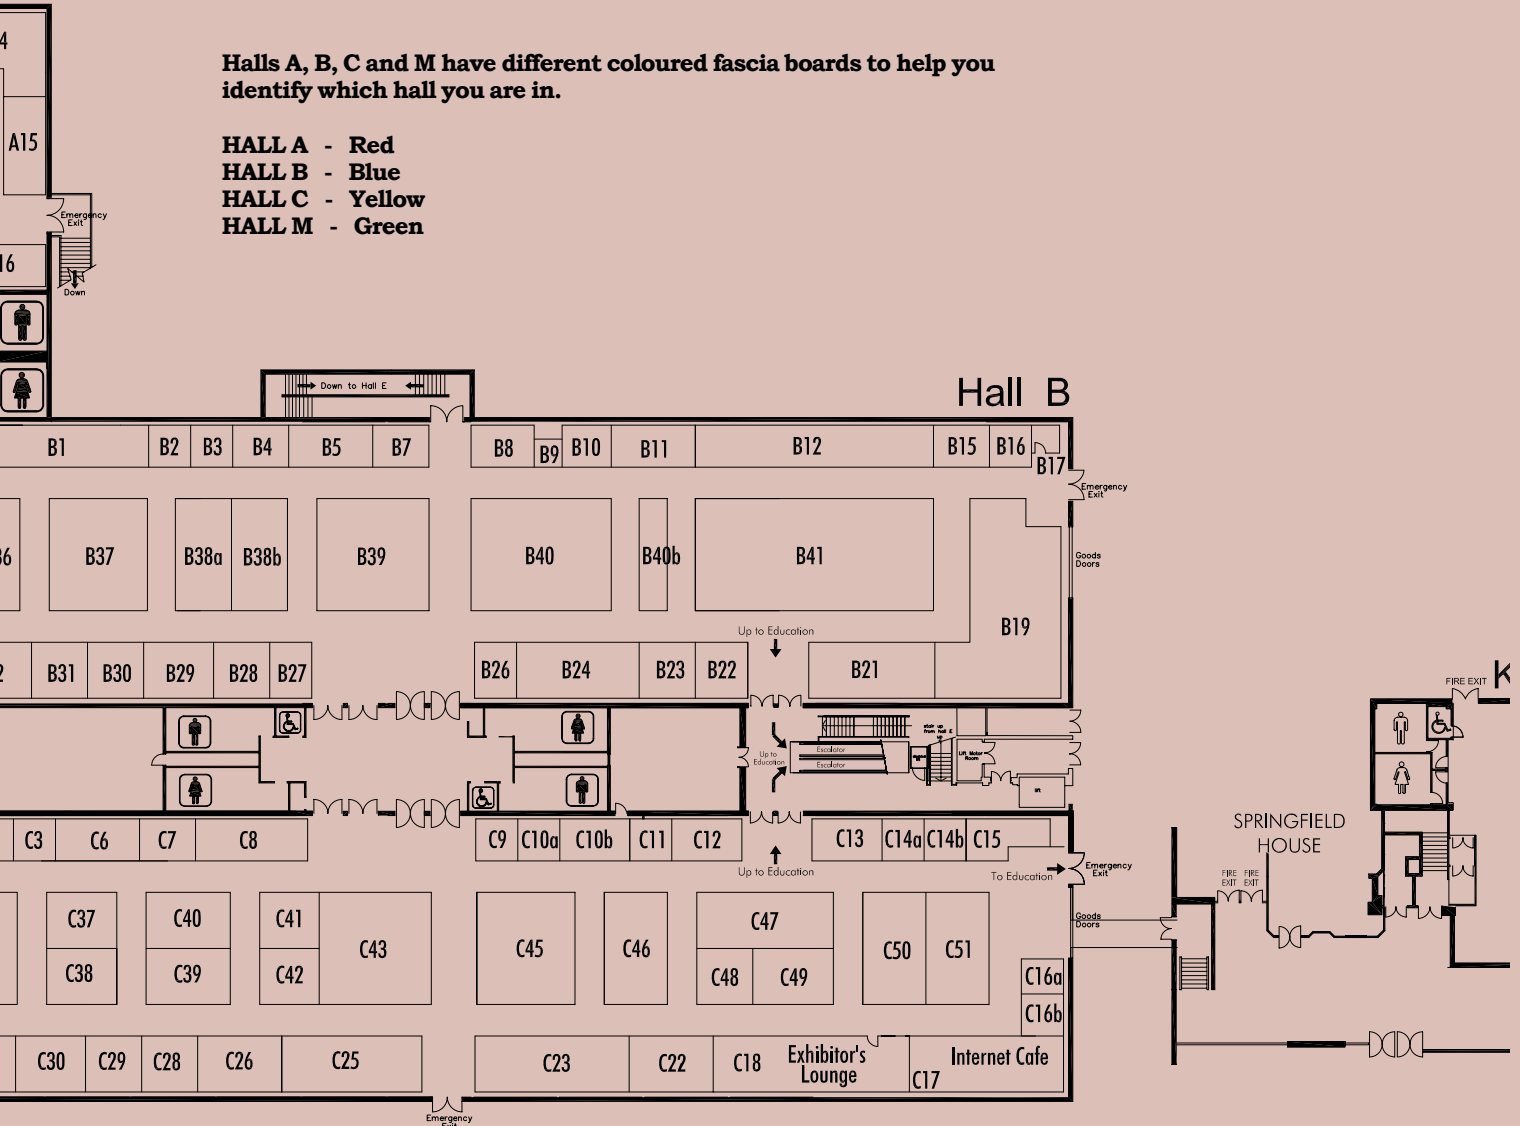

Exhibition Hall Plans

Halls A, B, C and M have different coloured fascia boards to help you identify which hall you are in.

- HALL A - Red**
- HALL B - Blue**
- HALL C - Yellow**
- HALL M - Green**

John Deere Ltd..... B12, B21, B22, B41
 John Greasley Ltd..... C41
 Johnsons Sports Seed..... A18
 JSM Distribution M34