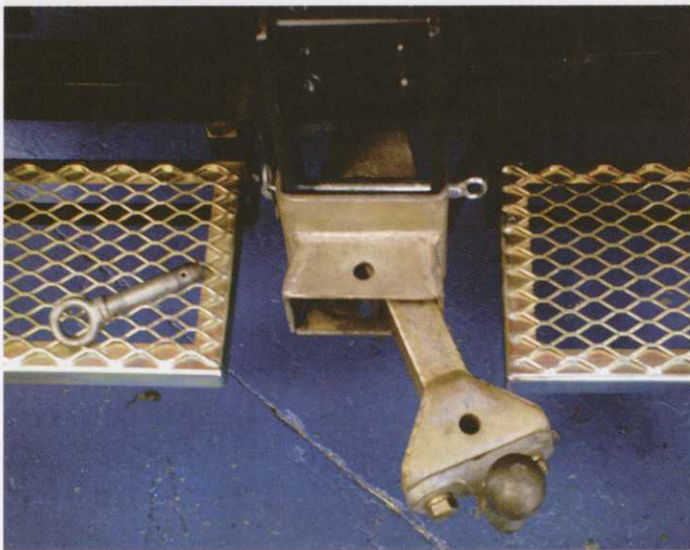

NEW PRODUCTS

TIME SAVING TOW UNIT

The British invented quick hitch tow unit saves time, fuel and a lot of hassle. Interested parties are asked to contact Nigel Nangreave on Tel: 0044 121 308 8647, Mobile: 07800 967 012 or Email: NGreentee@aol.com

PUNCTURES?

Prime Golf has launched Flat Free, a tyre sealant and life enhancer that protects all greenkeeping machinery and golf carts.

For more information call: 01603 759355.

PEDESTRIAN MOWERS UPGRADED

Ransomes Jacobsen, has introduced new drive trains to its range of walk-behind pedestrian mowers, which are now quieter and smoother to operate.

New legislation states that the noise levels of mowers in the 50-70 cm width of cut category must not exceed 98 dBA, a reduction of 2 dBA from previous requirements. The Marquis, Super Certes and Super Bowl fall into this category and were previously chain driven.

By redesigning the final drive, removing the chains and replacing them with drive belts similar to the tried and tested versions used on the Jacobsen Greens King 500 series, Ransomes' engineers have reduced the overall sound level and the machines are now guaranteed to operate at or below 96 dBA.

More information is available at: www.textron.com