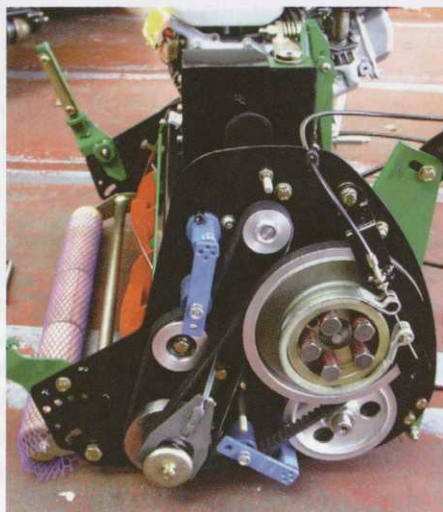

More information is available at: www.textron.com

WORLD FIRST

Lastec's new 2261 Articulator is the world's first 1.5m (61") commercial articulating mower.

The new machine follows ground contours independently for a perfect cut. This is made possible by 24° of articulation on each deck with the result that, like all Articulators, it will conquer the most daunting, undulating terrain.