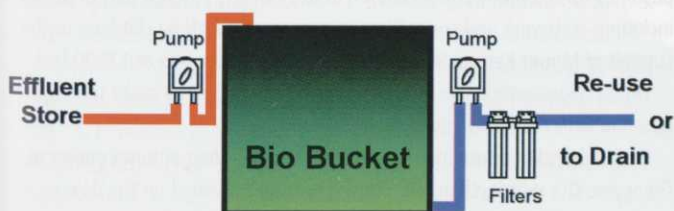

RE-USING CONTAMINATED WATER

Water contaminated by pesticides or herbicides can now be returned to the land, or be re-used in washing applications.

This is made possible with a new decontamination system called the BioBucket, which is designed for the treatment of up to 5,000 litres of dilute pesticide. It also absorbs oils, fuels and grease from implement washing.

The BioBucket comes from Chichester-based, WMEC Limited, a world leader in effluent treatment, and uses an adsorption and biological breakdown system.

It automatically takes waste from the users own storage tank or sump, then passes it through the treatment process, before releasing it for reuse or disposal.

For more information visit: www.wmec.co.uk