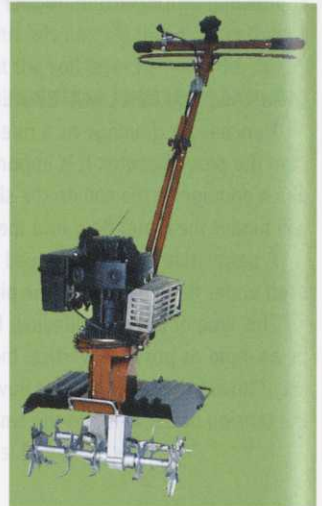

TURF TO SEEDBED IN FOUR PASSES

Terrain Aeration launched Gartenwerker at this year's Saltex, a new-to-the-UK rotovator which, due to two sets of contra rotating blades, does not bump over hard ground.

This lightweight hand-operated machine has a simple forward and reverse action, a 1.5 hp engine, a 30cm operating width and many safety features including a "Dead Man's Handle."

For further information contact Terrain Aeration on Tel: 01449 673783.

HEADLAND LAUNCH NATURAL BASED HERBICIDE

Headland's new non-selective herbicide, Natural Weed Spray No 1, is the first natural based product of its kind for amenity and industrial weed control in the UK.

Environmentally friendly, Natural Weed Spray No 1 is biodegradable (eventually breaking down into water) and can be used in both amenity and industrial situations.

For further information contact Headland Amenity on Tel: 01223 597834 or visit: www.headlandamenity.co.uk

THREE-IN-ONE

Etesia has redesigned the Pro 53 to incorporate their unique Biocut deck. Now, in addition to its revolutionary drive system, the pedestrian rotary offers three-in-one mowing - cutting and collecting, cut and drop, plus mulching mowing.

For more information visit: www.etesia.com