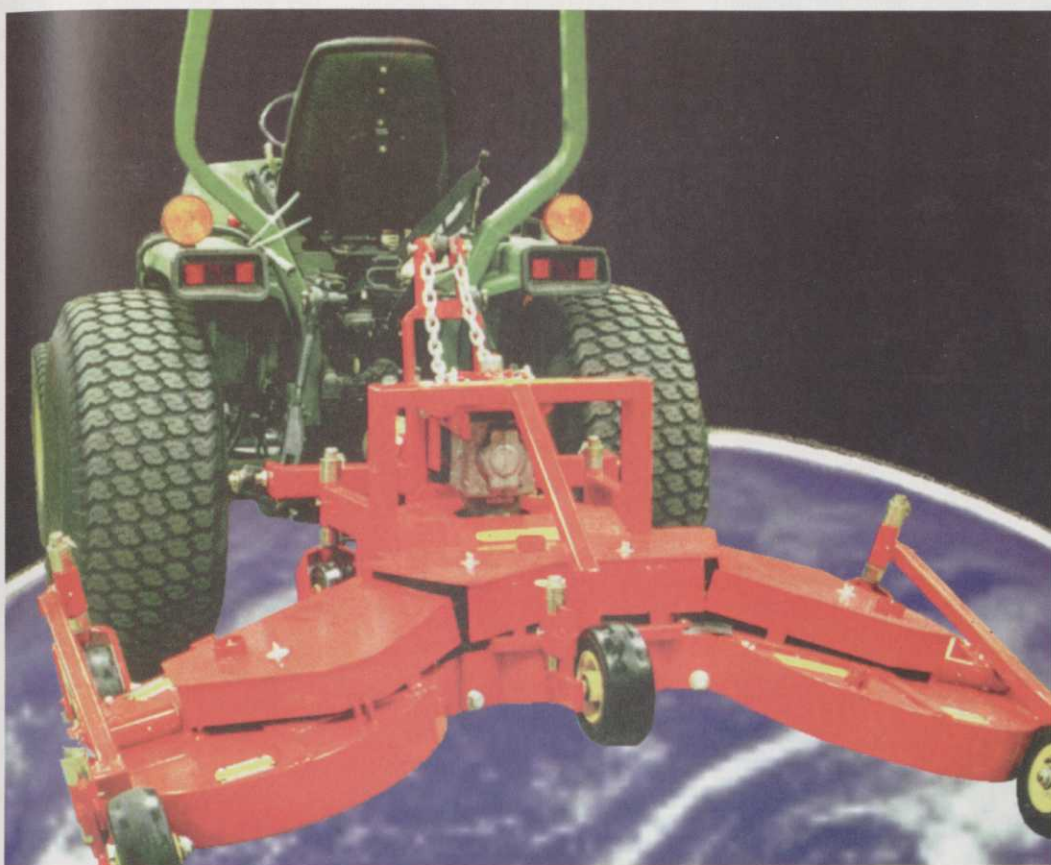

Marlwood Ltd is the latest company to make a donation to BIGGA's Silent Auction with the rear-mounted Model 325ER Articulator valued at £5000.

Have you heard?

Marlwood's rear-mounted Model 325ER Articulator

The 325ER is a three-deck version of the Articulator specifically designed to cut the semi-rough and rough turf on golf courses. The three 25" cutting decks articulate over undulating mounds and valleys, delivering the best quality cut with no scalping and no missed grass.

With a combined cutting width of 72" the 325ER Articulator easily mounts on to most traction units equipped with a rear-mount 3-point hitch and a minimum of 18HP. Cuttings are mulched and discharged to the side of the machine ensuring a clean finish while high-lift blades help

eliminate tractor wheel marks from the mowers path. The Model 325ER has the cut quality of three single pedestrian mowers with the productivity of a wide-area machine.

The Articulator Rotary Mowers from Las'lec Inc. are the most versatile on the market. Encompassing a variety of PTO or Ride-on units, each model is based on the principle that each of the cuffing decks articulate independently providing a championship quality cut on undulating ground.