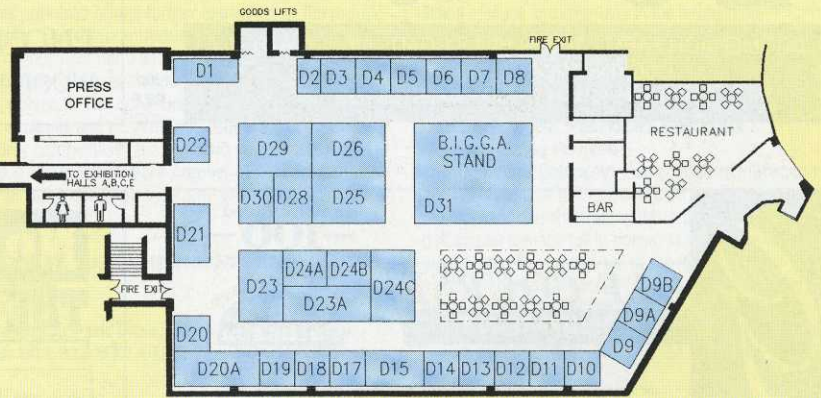

Hall D

Lamborghini (UK)	C39	Nomix-Chipman	D28	Rufford Topdress Supplies Ltd	A25	Tonick Watering	C33
Lawn-boy Mowers	B15A	North West Turf	A1	Saxon Industries	B30	Toro Commercial Products/Lely (UK) Ltd	
Levington Horticulture Ltd	B2	Oaklands College	D14	Scottish Golf Union	D26	.....	B41
Lindum Seeded Turf	B5	Ocmis Irrigation Ltd	A15	Scotts UK Ltd	A2	Totrax Ltd	D20
Links Leisure Ltd	C13	Paragon Environmental Ltd	C18	Seward Turf Maintenance	C28	Turf Management	B11
Linseal Oko Ltd	D20	H. Pattison & Co Ltd	C43	Sharpes International	B28	TURF-ACTANT Sales	C8
Lloyds & Co Letchworth Ltd	B35	Peter Hoare & Company	D31	SISIS Equipment (Macclesfield) Ltd	C41	Turfland Professional	D23
Major Equipment Ltd	C30	Perryfields Holdings Ltd	C6	Sovereign Turf	C19	Ultra Plant	D2
Marlwood Ltd	B21	Petroleum Products and Services Ltd	C3	Sparsholt College Hampshire	D9A	Undergear Equipment Ltd	B4
Martin Brother (UK) Ltd	B29	Phoenix Sports Turf Services	C17	Sports Ground Irrigation Co	A8	United Mowers	C34
Massey Ferguson	B37	Prime Waterman Ltd	B33	Sports Turf Research Institute	D15	Vitax Ltd	A37
Maxicrop International Ltd	C25	PSD Agronomy Limited	A11	Standard Golf (UK) Ltd	B36	Warwickshire College	D12
McConnel Ltd	B15	Rainbird Europe	D23A	Supaturf Products Ltd	A4	Watermation Ltd	B40
Miracle Professional Ltd	B39	Ransomes Sims & Jeffries Ltd	A30	Supreme Mowing Ltd	C2	Welsh College of Horticulture	D9
Mommersteeg International	C4	Reaseheath College	D11	Symbio	B25	Welsh Golf Union	D26
Moneystone Ltd	C11	Rhône Poulenc Environmental Products	A6	T & G Turf Irrigation	B40	Wessex Software Systems	B14
Multi Core Aerators Ltd	A22	Rigby Taylor Limited	A23	T.I.L. Irrigation Ltd	B41	White Horse Contractors Ltd	C9
Myerscough College	B6	Risboro Turf	A38	TACIT	B1	Wiedenmann UK Ltd	A33
National Turf Grass Council	D5	Ritefeed Ltd	C12	Talbot Farm Landscapes	D24B	Wood Graphics	C31
Nature First Ltd	D9B	Roadphone Communications	D9B	Tilcon Truscupe	C15	York & Martin	B8
Netlon Ltd	A33A	Roberine/John Deere Ltd	A34	Tildenet Ltd	C23		
New Holland (UK) Ltd	C47	Rolawn Limited	A31	D W Tomlin	C36A