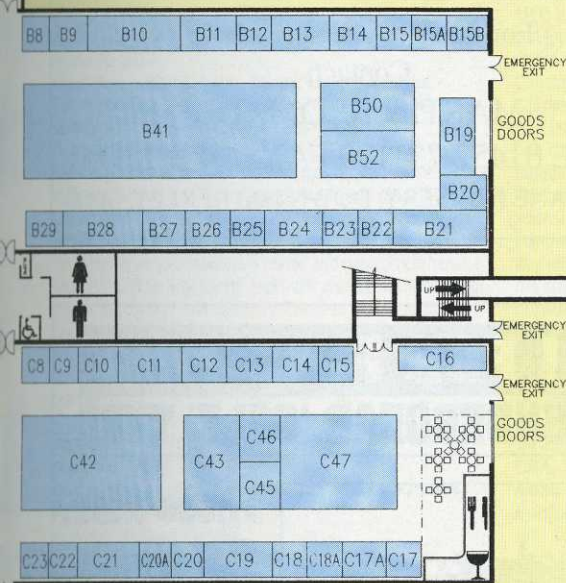

The Number one Choice

Working for the good of the fine turf industry

Hall B

Hall C