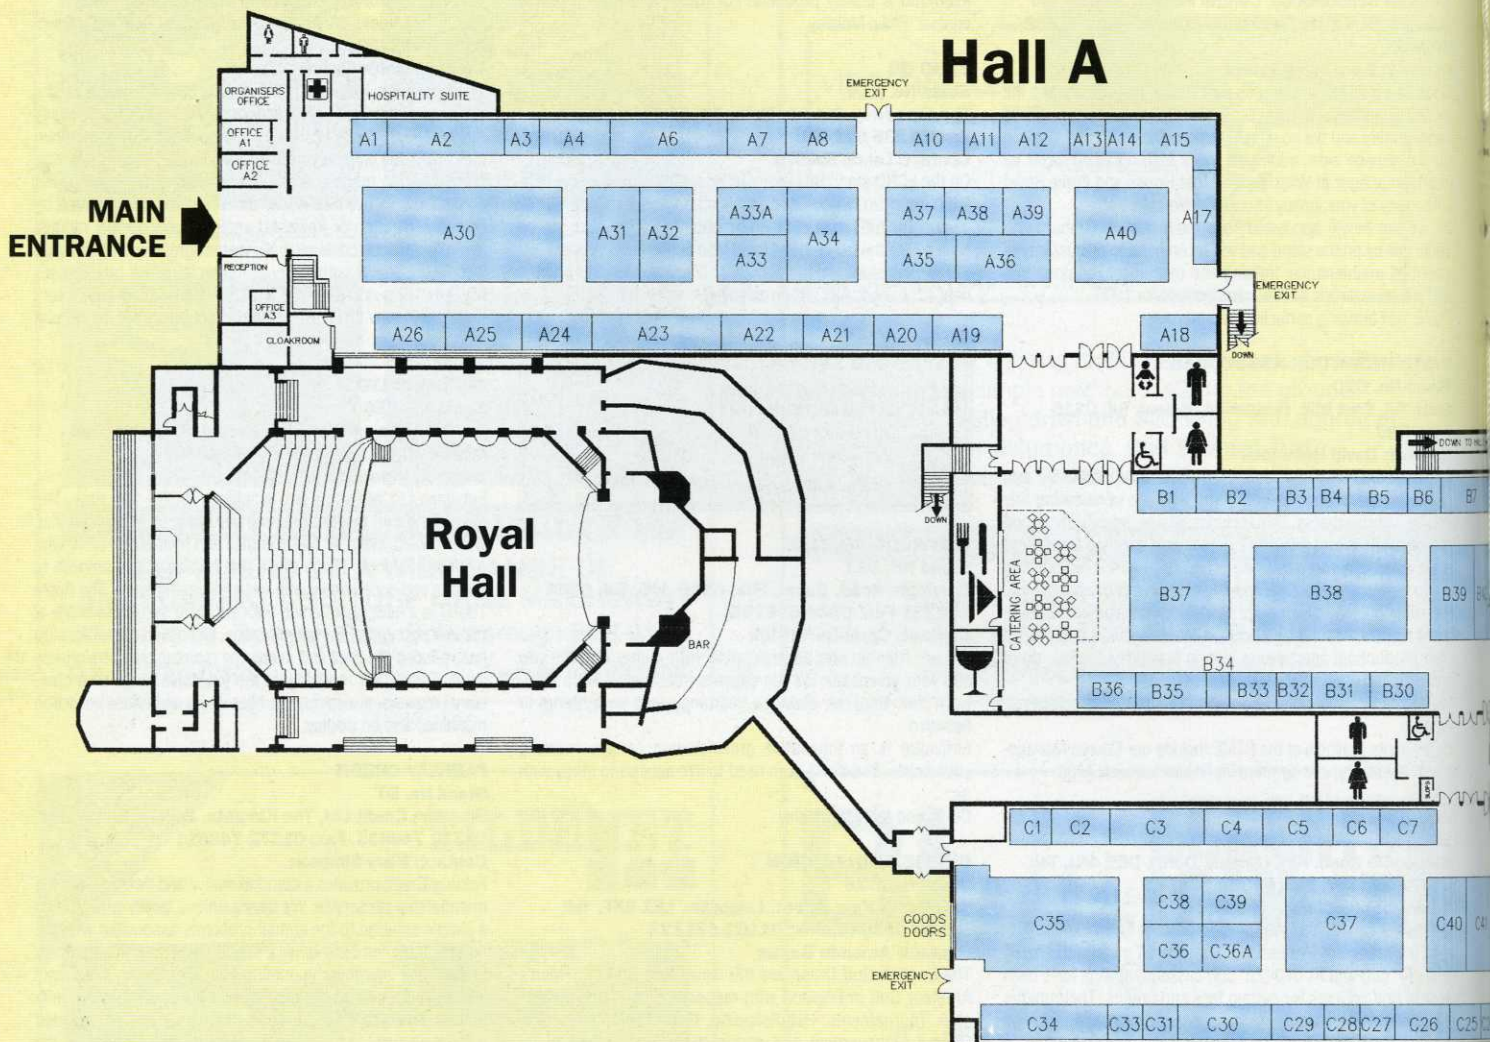

FINDING YOUR WAY AROUND

BTME OPENING TIMES

Wednesday January 24 9am-5.30pm

Thursday January 25 9am-5.30pm

Friday January 26 9am-1.30pm

ADASD29	Bourne Amenity.....C15	ECHO GBA14	Green-Tech Ltd.....B12
M J Abbott Ltd.....B3	Boyd Golf Course Accessories.....A39	Elmwood College.....D17	Greenkeepers Training CommitteeD6
Aitkens Sportsturf.....A35	British Association of Golf Course ConstructorsD3	English Golf Union.....D26	Groundsman Industries Ltd.....C46
Allen Power Equipment Ltd.....A26	British Overhead Irrigation Ltd.....C26	Eric Hunter Grinders LtdC29	Hadlow College of Agriculture & HorticultureD13
Alleott Mowers LtdC10	British Seed Houses LtdA12	Etesia S.C.SB52	Hardi LtdB38
Amenity Land Services Ltd.....B9	British Sugar.....D24A	Euromec LtdB50	Hayters PlcC42/C22
Amenity TechnologyC40	Broadside Publishing.....C18A	Fairway Credit.....D7	Headland Amenity ProductsC1
Askham Bryan CollegeD10	C.M.W Equipment Co.....A21	Farm & Garden Machinery LtdC21	Hepworths Minerals & Chemicals Ltd..B19
Association of Golf Club SecretariesD8	Cannington CollegeD18	Farmura LtdA19	HLD Limited.....B24
Atterton & Ellis LtdA7	Charterhouse Turf Machinery Ltd.....A18	Fenchurch InsuranceD31	Hole in White (Europe).....A3
Avoncrop Amenity ProductsB7	Cleveland Sitesafe Ltd.....B26	Fleet (Line Markers) LtdB13	Humate International.....B22
Baileys of Norfolk.....A13	Cooper PeglarD25	Fox Contracting (Owmbly) LtdB15B	Huxleys Grass Machinery LtdA32
Barenbrug UK Ltd.....A24	Council of European Golf Course Architects.....D1	Gannon UK LtdB20	Industrial Power Units Ltd.....C5
E P Barrus LtdC8	County Crops LtdB23	Garfitts International Ltd.....B27	Institute of Groundsmanship.....D22
Better Methods EuropeB34	Course CareC16	GCSAAD4	Inturf LtdA36
British and International Golf Greenkeepers AssociationD31	D & E Turf Maintenance Ltd.....A10	Gem Professional/Sta-Brite Supplies ..B31	Jacobsen E-Z-Go TextronC37
BIGGA Northern RegionD19	David Hemstock Associates.....C20	Golf Club Management.....D8	John Deere LtdC35
Blazon EuropeD21	Dennis.....C17A	The Golf Sign CompanyB32	Johnsons Seeds.....A20
BLEC LtdC36	Driving Force Leisure.....C45	Grassroots Trading Co.....D24C	Kawasaki Motors Ltd.....C14
Boughton Loam/Turf Management Systems.....C38	Eagle Promotions LtdD30	J D Greasley LtdC20A	Kings Horticulture Ltd.....B10
		Greenkeeping Supply CompanyA3	Kubota (UK) Ltd.....A40/A17
		Green Direct/Fen Turf DressingC27	