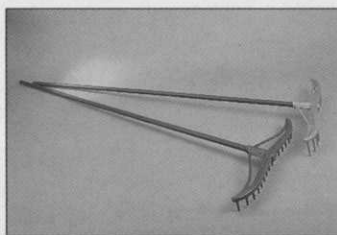

■ Tacit's Big Bird Bunker Rake (above) has a 6' shaft made from composite material and a sturdy 24" braced head for extra strength. Where this product really scores is that it's deliberately lightweight, which means it can be used for longer without wearing out the user.

Also from Tacit, something to stop greenkeepers constantly repairing or replacing plastic tee markers – an unbreakable one.

Made from heavy duty cast aluminium, and ribbed for added strength, these tee markers have no spikes to damage the tees or snap off and are raised off the ground to prevent scorching.

Tacit superior dimpled half golf ball design will eliminate all the problems that occur with plastic markers, say the manufacturers, for almost the same price.

Details: 01788 568818.