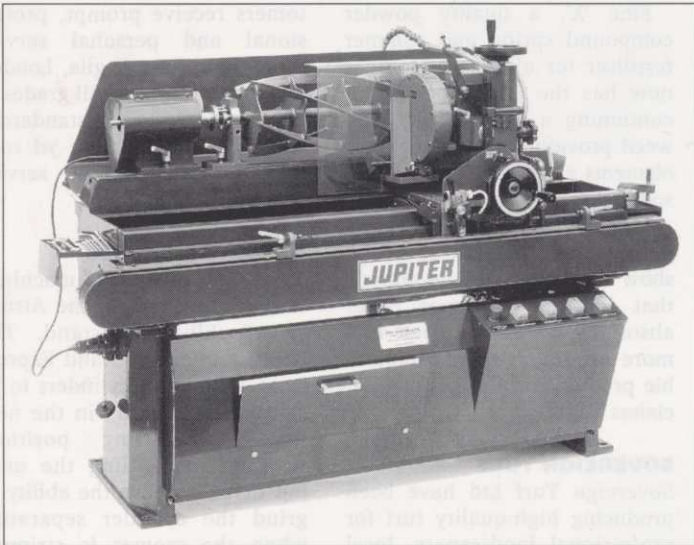

**SEE US ON STAND 01/2, 17/18 AT SALTEX**

**PHONE 0742 726240**

**FAX 0742 728459**

Cross Scythes Works, 106 John Street, Sheffield S2 4QU

The Jupiter grinder from Eric Hunter

range of environmentally sensitive management products. Of particular interest will be the advanced range of Super Concentrate fertilisers and the improved Turf Irons fitted with rubber rollers for increased grip in damp conditions. Also on show will be