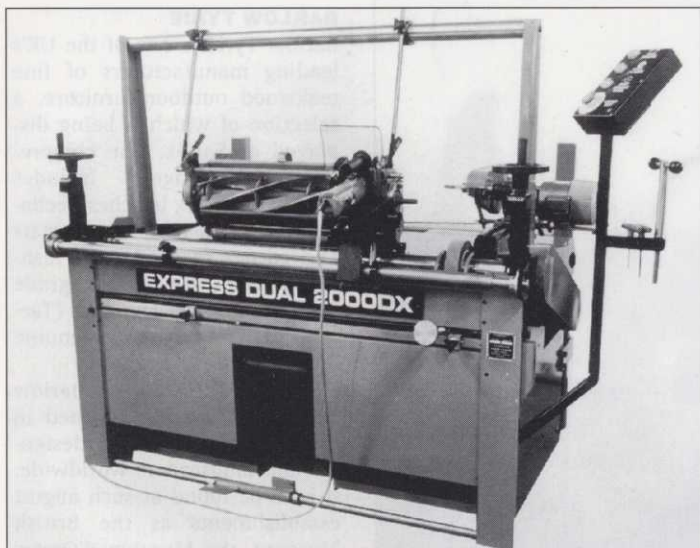

SALTEX PREVIEW

The new Atterton Express Dual 2000, fitted with relief grinding attachment

OCMIS IRRIGATION

Ocmis are irrigation experts with a referral driven reputation in problem solving, system design, manufacture and supply, installation and servicing to the golf, sports turf, agriculture and water industries.

Their aim is to promote improved performance and better long term value to the golfing industry. In short, efficient watering systems built to last from the outset and a maintenance and refurbishment facility to provide a reliable lifetime expectancy.