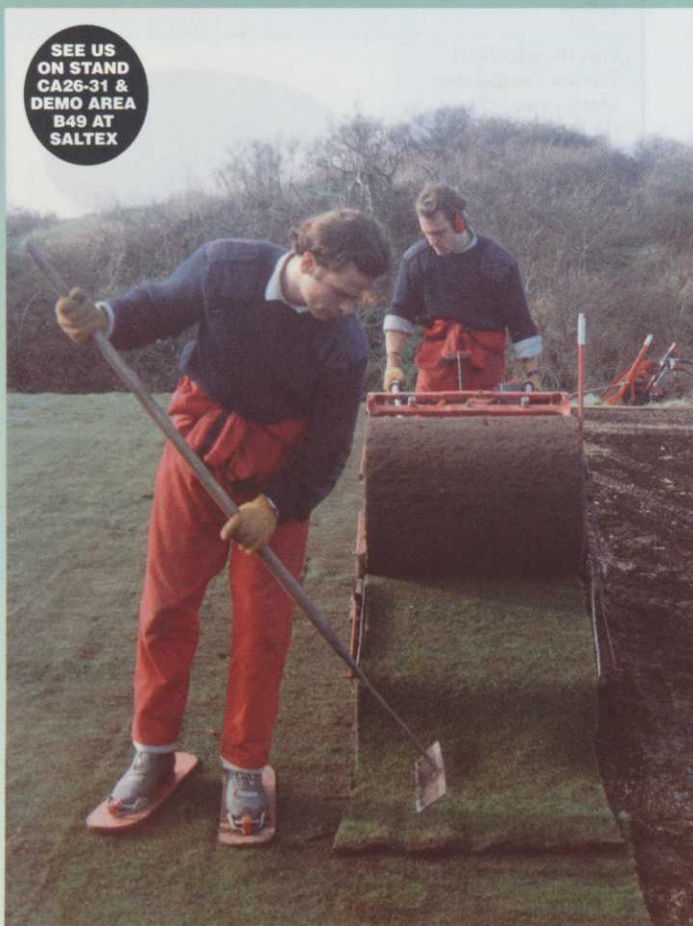

NEW GREENS TURF

Inturf introduce Super Agrostis, the new high content bentgrass mature turf grown on sand soils.

Plus choice of cultivar mixtures from the 4 top seed houses - all grades.

Plus improved range of fescue/bent greens turf, hard wearing tees turf and low cost fairway turf.

Plus full installation service for conventional turf, 'Big Roll' turf (*the original patented system*) and new Lay 'n' Play turf tiles, all by qualified greenkeepers.

Plus good value prices and the best service available.

ANYTHING TO DO WITH TURF AND WE'RE

INTURF™

Inturf Limited, Regent Street, Pocklington, York YO4 2QN
Telephone (0759) 304101 Fax (0759) 305229

For Scotland Telephone 031 663 6617/8/9 Fax 031 663 0651

Registered for BS 5750
Quality Assurance