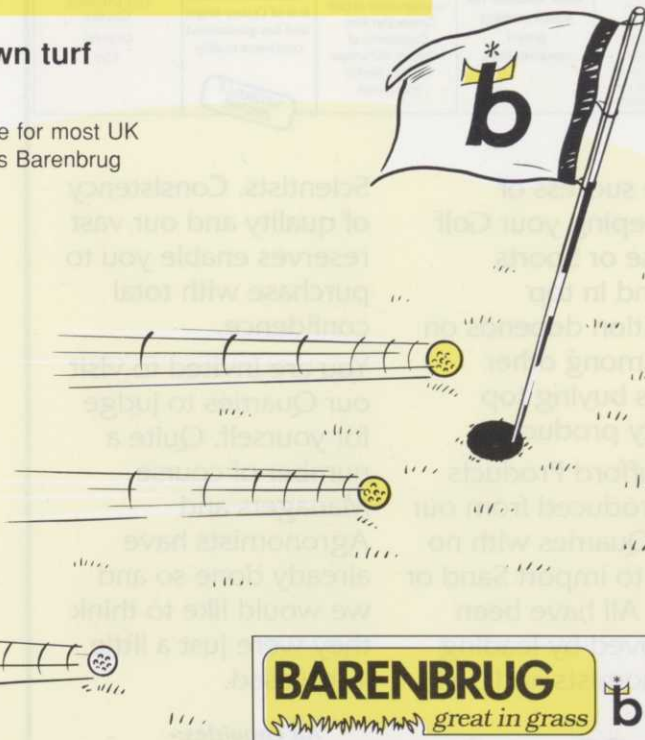

BARENBRUG great in grass **b**

Barenbrug UK Ltd
PO Box 2, Rougham Industrial Estate,
Bury St. Edmunds, Suffolk IP30 9NW
Tel: 0359 270766 Fax: 0359 271021

AD REF 172