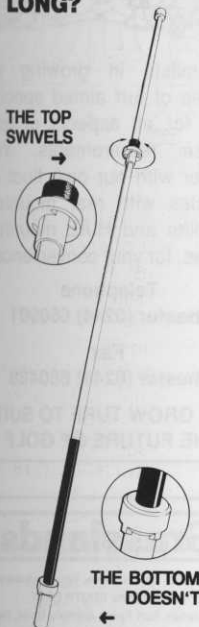

Course Accessories

WHY DOES TACIT'S FLAGPOLE LAST TWICE AS LONG?

TACIT

Manufacturers of quality Golf Course Accessories
Tel: 0788 568818
Fax: 0788 537485

You expect to read a corny message in this space - so here it is -
BUY A BUYERS' GUIDE IN GREENKEEPER INTERNATIONAL - IT WORKS!
Call 03473 581/2

Pattison

Manufacturers and suppliers of course and driving range equipment.

Pattison & Co. Ltd
342 Selbourne Road, Luton,
Beds LU4 8NU
Tel: (0582) 597262
Fax: (0582) 505241

HERITAGE FAIRWAY LIMITED
UK Manufacturers of
DRIVING RANGE EQUIPMENT
Ball Dispensers, Washers, Collectors
For a fully illustrated brochure
Tel: 0273 602637 or Fax 0273 571621

Drainage

AGRIPOWER (MIDLANDS) LTD.

Construction
Drainage
Stone Picking
Verti-Draining

Tel: 0543 250010
Fax: 0543 416340

White Horse Contractors Limited

CONSTRUCTION
DRAINAGE
VERTIDRAINING
Tel: (0865) 736272

Fertilizers

NEW Sierrablen™ Turfmix
Controlled Release Fertilizer
offers the complete turf feed
for the entire season.

First ever to offer controlled release NPK
and immediately available Nitrogen,
Phosphate and Iron.

Sierra UK Ltd

61 Loughborough Road,
West Bridgford, Nottingham NG2 7LA
Tel: (0602) 455100. Fax: (0602) 455311

Golf Course Equipment

ADVANCED TURF MACHINERY

Suppliers of new and used compact
tractors and golf course equipment.
Tel: Milton Keynes (0908) 281660
Fax: (0908) 281305

Grass Cutting Equipment

PowerShift

Re-conditioned equipment now
available.

- Kubota 8200 4WD
- Kubota B7100 4WD
- Yanmar 336 4WD
- Yanmar 186 4WD c/w cab
- Beaver LM508 gangs
- Ransomes Motor Triple
- Ransomes 3 Sportscutters
- Hydromain 14

Tel: (0382) 24152

Reconditioned Golf Course Machinery!

FOR IMMEDIATE DELIVERY
OR EXPORT. PHONE FOR
CURRENT CATALOGUE NOW

GREENSWARD ENGINEERING COMPANY (0532)
676000
OR DIALLING
FROM ABROAD
+ 44 532
676000

Grass Reinforcement

TECNOTILE

The flexible grass reinforcing surface available
in sheets of 10 sq. feet
Tel: 071 639 2846
Fax: 071 639 2618

Grass Seed Mixtures

Mommersteeg

Grass Seed Mixtures
For sports turf, amenity
and land reclamation use

Station Road, Finedon, Wellingborough,
Northamptonshire NN9 5NT
Telephone: Wellingborough (0933) 680891
Telex: 311234
Fax: (0933) 682022

Grinding Machines

MOWER GRINDING MACHINES

ERIC HUNTER GRINDERS LTD

Hobson Industrial Estate,
Burnopfield,
Newcastle upon Tyne NE16 6EB
Tel: (0207) 70316.
Fax: (0207) 70312

Irrigation

TORO

Installation Sales & Service
North & North East of England
Contact: E. B. & L. Simms Tel: (0765) 602175.
Fax: (0765) 603488
Par 4, Unit 18, Camphill Close,
Dallamires Lane, Ripon,
N. Yorks HG4 1TT

HUNTER

Gear driven sprinklers
including the new golf range
available from

S.G.I. Sales

6 Stuart Road,
Market Harborough,
Leics LE16 9PQ
Tel: 0858 463153
Fax: 0858 410085
NOW YOU HAVE A CHOICE!

Watermation

Manufacturers, designers
and installers of
AUTOMATIC IRRIGATION
for 21 YEARS

Tongham Road, Aldershot,
Hants GU12 4LL
Tel: 0252 336838
Fax: 0252 336808

MIDLAND IRRIGATION