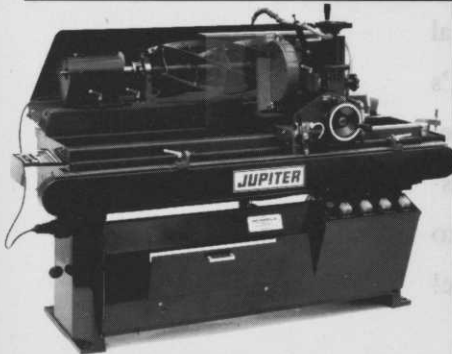

42" capacity Mower Cylinder and Bottom Blade Grinding Machine. A truly 'precision' grinder, built to last half a century. Used and preferred by Professionals.

SATISFIED CUSTOMERS

"The Juno is an essential piece of equipment for any golf course workshop." Mr. Alistair Connel, Course Manager, Cawder Golf Club.

"It is the best piece of machinery this course has ever invested in, a fine machine that I would recommend to anyone." Mr. John Bashford, Head Greenkeeper of the Green Hotel Golf Course, The Kinross Estate.

"A quality machine that gives a superb finish to our cylinders, and saves money." Mr. Derek Green, Head Greenkeeper of Royal Liverpool Golf Club.