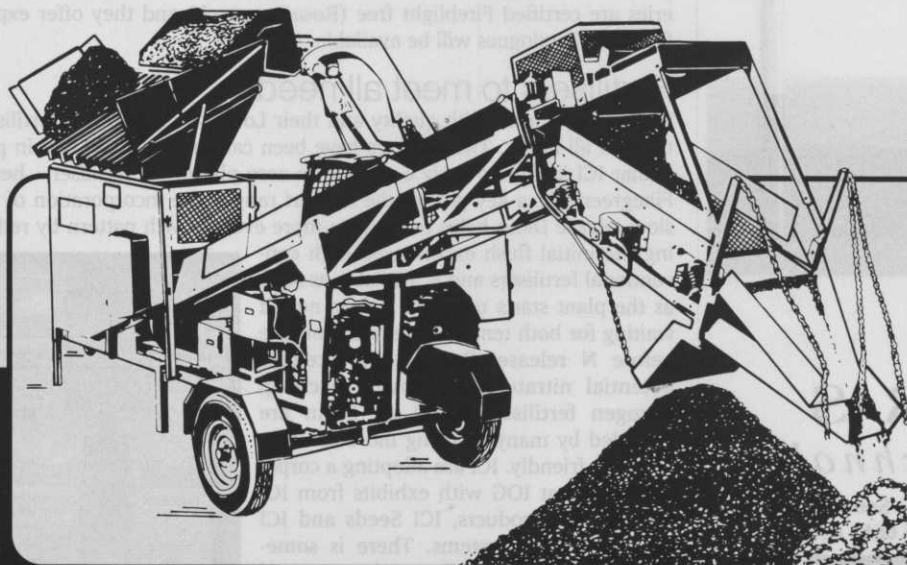

GradeAll International Ltd.,
9 Furlough Road, Dungannon,
Co. Tyrone, Northern Ireland,
Tel. (08687) 40484
Fax. (08687) 48823

SEE US ON STAND NO. G50 AND 51 AT THE IOG SHOW