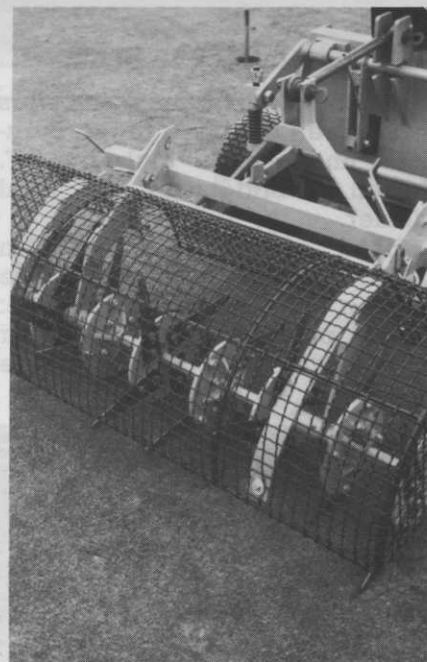

Deep slitting aerator and guard.

Success Story

April marked the third anniversary of the privatisation of Richmond Park Golf Courses, Surrey and the owners, Golf Course Management, report that a thriving business has emerged in the heart of Royal Richmond Park, with some 140,000 rounds being played annually.

Co-directors Michael Moran and Gilbert Lloyd overcame stern competition in 1984 for control of the courses - their reward was a 25-year lease, granted by the Department Of the Environment, which ran the 36-hole complex before, to operate RPGC as a private concern on condition it remained a public amenity.

Some £200,000 has been spent on the golf courses.

Holdfast Release

ICI's new soil acting grass growth retardant Holdfast D has received full provisional approval by the Ministry of Agriculture, Fisheries and Food, authorising its sale, supply, storage and use in the amenity and landscape turfgrass market.

Holdfast D, as a formulation of paclobutrozol and dicamba, will retard the growth of grass for up to three months in medium to rough turf areas typified by the rough and fairways on golf courses, grass banks and slopes, roadside verges, motorway embankments, industrial sites, etc.

ICI has submitted further data to support full approval for Holdfast D, which is expected to follow later.

**BLACK FEN
TOPSOIL**
Tel: G. J. Moyses
(0733) 69447