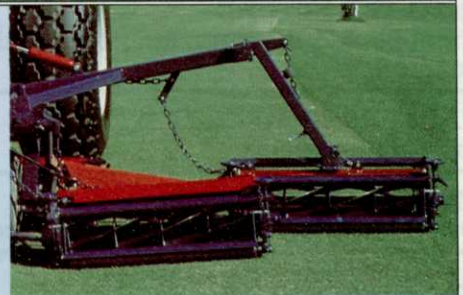

A BETTER START ... A BETTER FINISH

- Quality
- Reliability
- Service

Nothing performs like a Brouwer Fairway mower, even in the early morning dew.

Hydraulic Lift

Track Removal Brush

Floating Head

Some outstanding features:

- Low cost purchase, low cost operation.
- Unique design for successful mowing even in the wet.
- Small tractor low h.p. requirement, less fuel, light weight, less compaction.
- Floating heads that follow the contours.
- P.T.O. driven, excellent maneuverability flexibility and transportability.
- Variable frequency of cut ensures the highest quality of cut.
- Tractor track removal brush available as an option.
- Available in 5 or 7 gang models with a choice of 5,6,7 or 8 bladed reels.